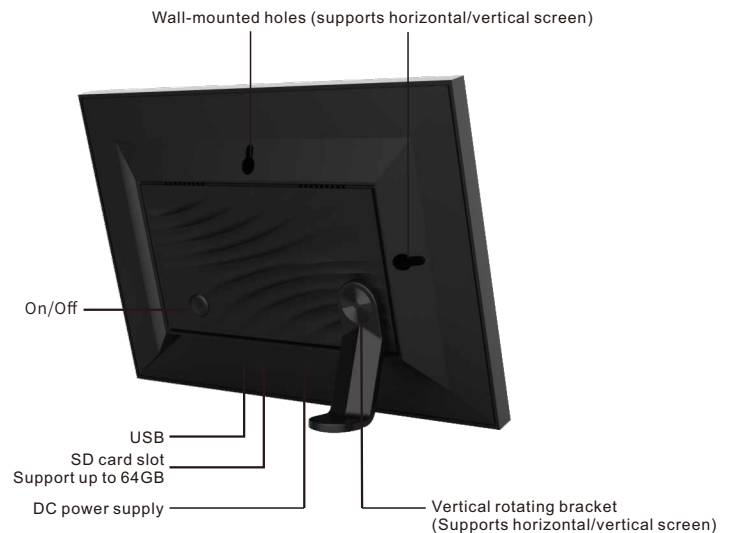

# 10.1 Inch Cloud Photo Frame

Screen ratio  
16:10

Brightness  
300 cd/m2

Contrast  
1000:1

Model	PFF1016
Screen	10.1 inch multi-touch screen
Display Resolution	1280*800 ips 16:10
CPU	RK 3126C Quad-core Cortex-A7 up to 1.2GHz
System	Android 8.0
Memory	1G+16G
Wifi	802.11b/g/n (2.4Ghz)
I/O interface	SD card slot*1, USB*1, DC*1
Image Format	jpeg, jpg
Video Format	MPEG-1, MPEG-2, MPEG-4, H.263, H.264, VC1, RV etc.
Music Format	Mp3, WMA, AAC etc.
Power Supply	5V/2A
Languages	Support multiple languages
Product Certification	The product has passed FCC, CE, Rohs, Red, Erp certification
Net Weight	505 g
Hair Weight	931 g
Frame Size	261.5*180.3*24.4mm
Packing Size	345 * 225 * 45mm

# 10.1 Inch Cloud Photo Frame

Screen ratio  
16:10

Brightness  
300 cd/m<sup>2</sup>

Contrast  
1000:1

Model	PFF1016(Water Transfer)
Screen	10.1 inch multi-touch screen
Display Resolution	1280*800 ips 16:10
CPU	RK 3126C Quad-core Cortex-A7 up to 1.2GHz
System	Android 8.0
Memory	1G+16G
Wifi	802.11b/g/n (2.4Ghz)
I/O interface	SD card slot*1, USB*1, DC*1
Image Format	jpeg, jpg
Video Format	MPEG-1, MPEG-2, MPEG-4, H.263, H.264, VC1, RV etc.
Music Format	Mp3, WMA, AAC etc.
Power Supply	5V/2A
Languages	Support multiple languages
Product Certification	The product has passed FCC, CE, Rohs, Red, Erp certification
Net Weight	505 g
Hair Weight	931 g
Frame Size	261.5*180.3*24.4mm
Packing Size	345 * 225 * 45mm