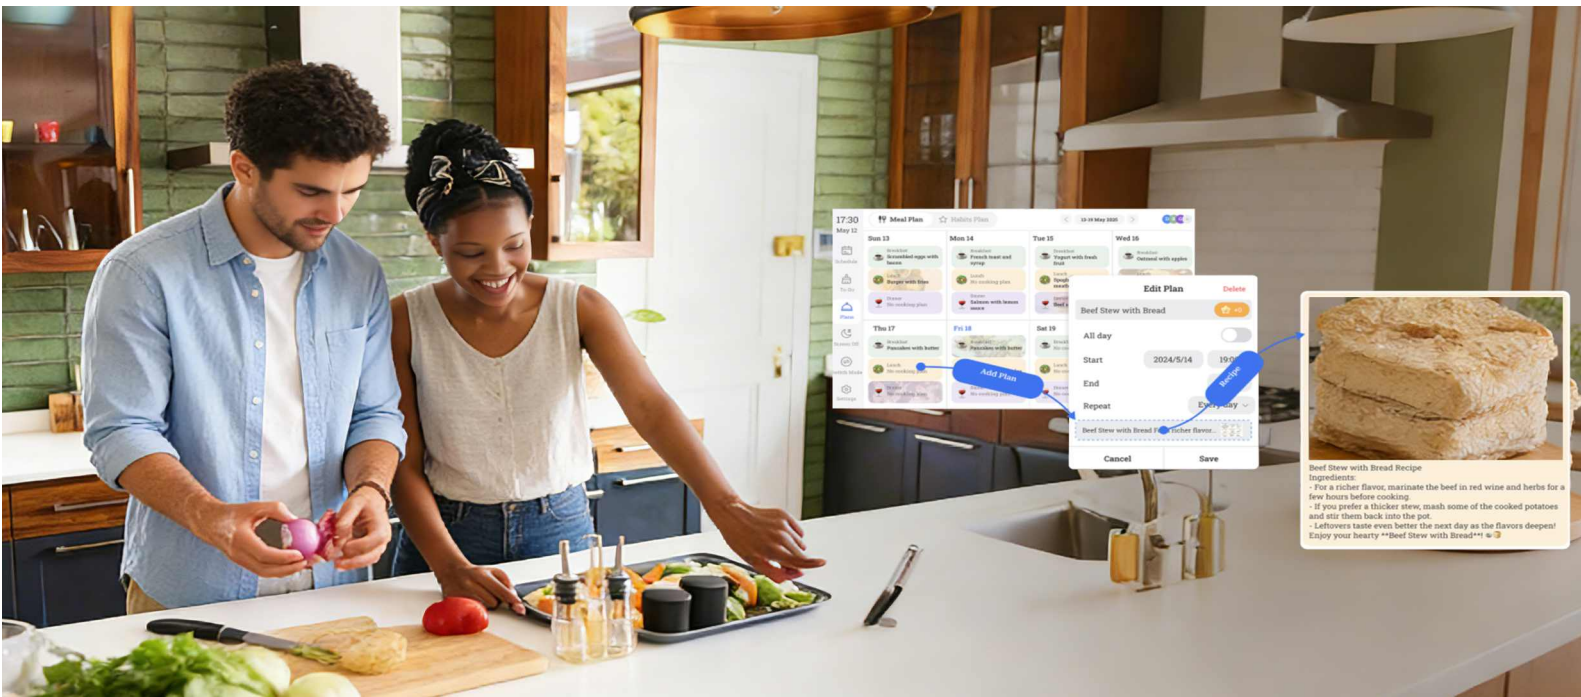

# Wi-Fi Cloud Photo Frame

Share wonderful moments anytime, anywhere through your mobile phone

 Outdoor

 Home

▲ Family and friends can use the mobile APP to send photos and videos remotely and share happiness anytime and anywhere

USB Transfer

SD card transmission

Mobile phone transmission

Multiple ways to transfer photos

Support desktop/wall mounting  
Support horizontal/vertical screen

Support multi-point capacitive touch

Large memory capacity  
Supports storage of >2000 photos/videos

# Calendar Photo Frame

 Schedule  
Arrangement

 Care  
Planning

 Reminder  
Settings

 Photo  
Sync

I'm Mom, I need to travel to Arizona next week.

- Grab a dozen eggs
- Pick up a loaf of bread
- Grab a dozen eggs
- Buy some fresh Bananas
- Buy a toothbrush
- Automobile washer fluid

**Yoga**  
★ +10  
  
5/30

Grocery, shopping, or wish lists - create and color code them from the Calendar

Whether you need a quick glance or a detailed view, iFotoCube adapts to your needs.

**Meal Plan**