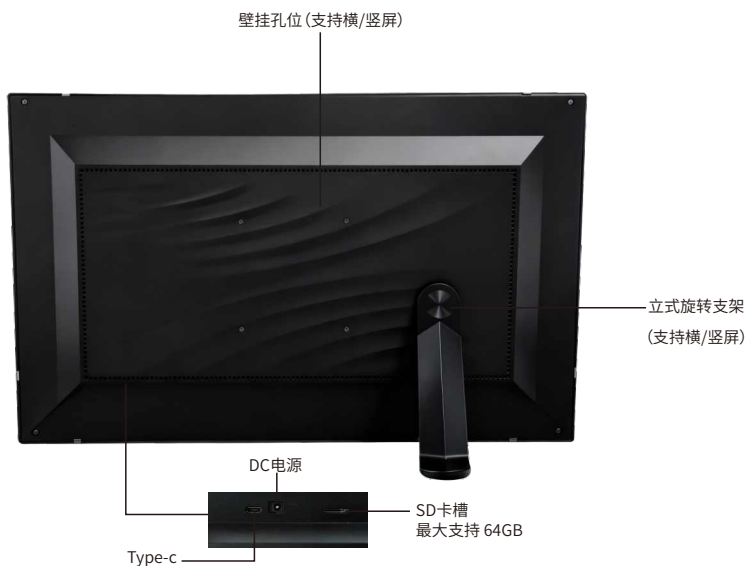

# 1 5.6 Inch Cloud Photo Frame

Screen ratio  
16:9

Brightness  
300 cd/m2

Contrast  
1000:1

Model	PFF1516
Screen	15.6 inch multi-touch screen
Display Resolution	1920*1080 ips 16:9
CPU	RK 3326
System	Android 8.0
Memory	1G+16G
Wifi	802.11b/g/n (2.4Ghz)
I/O interface	SD card slot*1, DC*1, Type-C*1
Image Format	jpeg, jpg, png
Video Format	MPEG-1, MPEG-2, MPEG-4, H.263, H.264, VC1, RV etc.
Music Format	Mp3, WMA, AAC etc.
Power Supply	12V/1.5A
Languages	Support multiple languages
Product Certification	The product has passed FCC, CE, Rohs, Red, Erp certification
Net Weight	1059 g
Hair Weight	1573 g
Frame Size	399 * 247 * 26mm
Packing Size	500* 290 * 48mm

# 21.5 Inch Cloud Photo Frame

Screen ratio  
16:9

Brightness  
300 cd/m2

Contrast  
1000:1

Model	PFF2151
Screen	21.5 inch multi-touch screen
Display Resolution	1920*1080 ips 16:9
CPU	RK 3326
System	Android 8.0
Memory	1G+16G
Wifi	802.11b/g/n (2.4Ghz)
I/O interface	SD card slot*1, DC*1, Type-C*1
Image Format	jpeg, jpg, png
Video Format	MPEG-1, MPEG-2, MPEG-4, H.263, H.264, VC1, RV etc.
Music Format	Mp3, WMA, AAC etc.
Power Supply	12V/3A
Languages	Support multiple languages
Product Certification	The product has passed FCC, CE, Rohs, Red, Erp certification
Net Weight	TBD
Hair Weight	TBD
Frame Size	TBD
Packing Size	500* 290 * 48mm