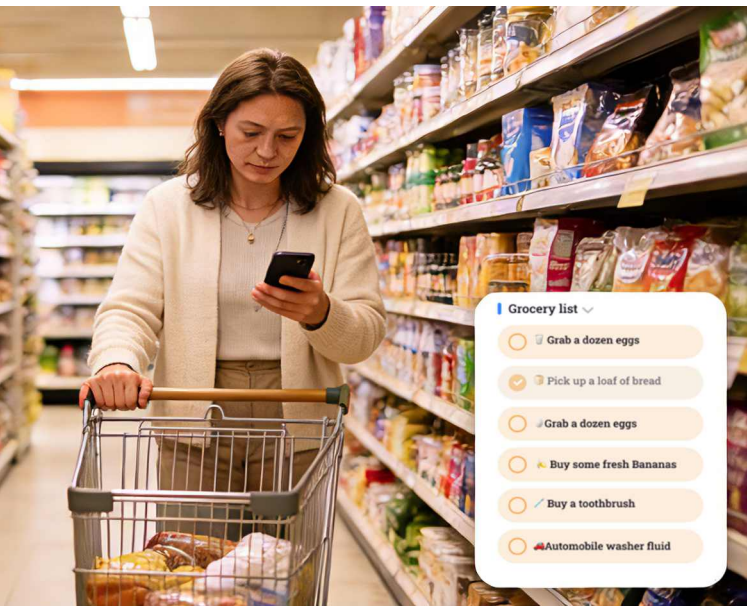

USB Transfer

SD card transmission

Mobile phone transmission

Multiple ways to transfer photos

Support desktop/wall mounting  
Support horizontal/vertical screen

Support multi-point capacitive touch

Large memory capacity  
Supports storage of >2000 photos/videos

# Calendar Photo Frame

 Schedule  
Arrangement

 Care  
Planning

 Reminder  
Settings

 Photo  
Sync

I'm Mom, I need to travel to Arizona next week.

- Grab a dozen eggs
- Pick up a loaf of bread
- Grab a dozen eggs
- Buy some fresh Bananas
- Buy a toothbrush
- Automobile washer fluid

**Yoga**  
★ +10  
  
5/30

Grocery, shopping, or wish lists - create and color code them from the Calendar

Whether you need a quick glance or a detailed view, iFotoCube adapts to your needs.

**Meal Plan**