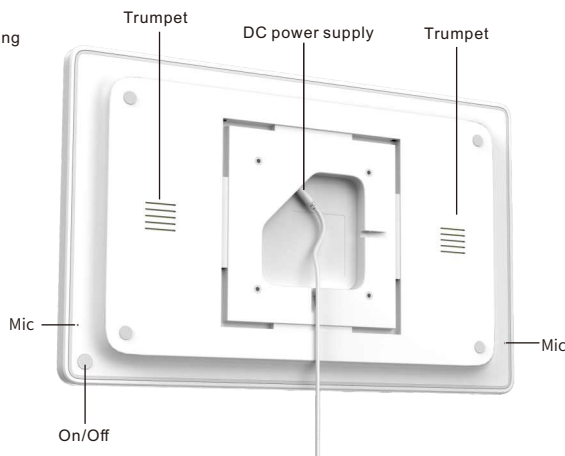

# 10.1-inch Calendar Photo Frame

Schedule Arrangement | Care Planning | Reminder Settings | Photo Sync

Screen ratio  
16:10

Brightness  
300 cd/m2

Contrast  
1000:1

<b>Model</b>	<b>PFF1516</b>
Screen	10.1 inch multi-touch screen
Display Resolution	1280*800 ips 16:10
CPU	The Main system CPU is a quad-core ARM Cortex-A53 CPUmlogic T950S
System	Android 11
Memory	1G DDR+16G EMMC
Wifi	2.4G/5G, supports IEEE 802.11 b/g/n
<b>Bluetooth</b>	Supports Bluetooth 2.1/3.0/4.0/4.2
I/O Interface	Type-C ×1 / DC power port ×1 / Micro TF card slot (max 128G)
Speaker	1W *2
Microphone	MIC *2 (optional)
Power Supply	12V/0.8A
Ambient Light Sensing	Light-permeable, non-porous
PIR Motion Sensor	Detection range: Up to 4.5m
Frame Color	Available colors & finishes: White, Space Gray, Blue, Black, Pink, water transfer printed wood grain, solid wood
Net Weight	TBD
Hair Weight	TBD
Frame Size	261.5*180.3*23.9mm
Packing Size	295*224*73mm