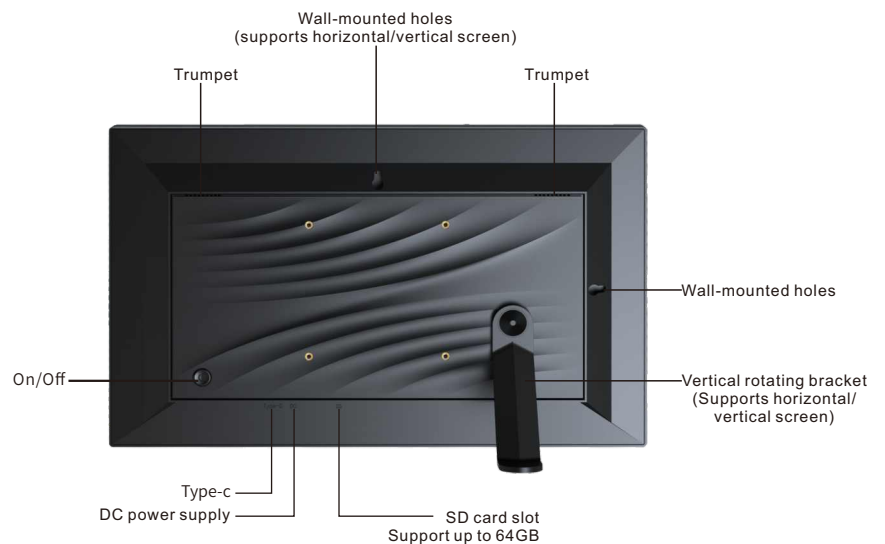

# 1 0.1 Inch Cloud Photo Frame

Screen ratio  
16:10

Brightness  
300 cd/m<sup>2</sup>

Contrast  
1000:1

Model	CPF1011
Screen	10.1 inch multi-touch screen
Display Resolution	1280*800 ips 16:10
CPU	RK 3126C Quad-core Cortex-A7 up to 1.2GHz
System	Android 8.0
Memory	1G+16G
Wifi	802.11b/g/n (2.4Ghz)
I/O interface	SD card slot*1, micro USB*1, DC*1, reset button
Image Format	jpeg, jpg, png
Video Format	MPEG-1, MPEG-2, MPEG-4, H.263, H.264, VC1, RV etc.
Music Format	Mp3, WMA, AAC etc.
Power Supply	5V/2A
Languages	Support multiple languages
Product Certification	The product has passed FCC, CE, Rohs, Red, Erp certification
Net Weight	850 g
Hair Weight	937 g
Frame Size	260 *180* 20.6mm
Packing Size	345 * 225 * 45mm

# 1 5.6 Inch Cloud Photo Frame

Screen ratio  
16:9

Brightness  
300 cd/m2

Contrast  
1000:1

Model	PFF1516
Screen	15.6 inch multi-touch screen
Display Resolution	1920*1080 ips 16:9
CPU	RK 3326
System	Android 8.0
Memory	1G+16G
Wifi	802.11b/g/n (2.4Ghz)
I/O interface	SD card slot*1, DC*1, Type-C*1
Image Format	jpeg, jpg, png
Video Format	MPEG-1, MPEG-2, MPEG-4, H.263, H.264, VC1, RV etc.
Music Format	Mp3, WMA, AAC etc.
Power Supply	12V/1.5A
Languages	Support multiple languages
Product Certification	The product has passed FCC, CE, Rohs, Red, Erp certification
Net Weight	1059 g
Hair Weight	1573 g
Frame Size	399 * 247 * 26mm
Packing Size	500* 290 * 48mm