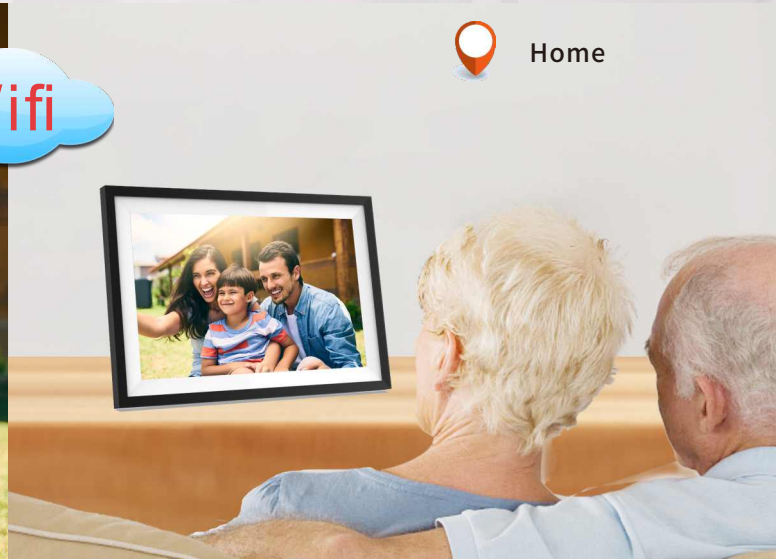

## Wi-fi Cloud Photo Frame Calendar Photo Frame

# Wi-Fi Cloud Photo Frame

Share wonderful moments anytime, anywhere through your mobile phone

 Outdoor

 Home

▲ Family and friends can use the mobile APP to send photos and videos remotely and share happiness anytime and anywhere

USB Transfer

SD card transmission

Mobile phone transmission

Multiple ways to transfer photos

Support desktop/wall mounting  
Support horizontal/vertical screen

Support multi-point capacitive touch

Large memory capacity  
Supports storage of >2000 photos/videos