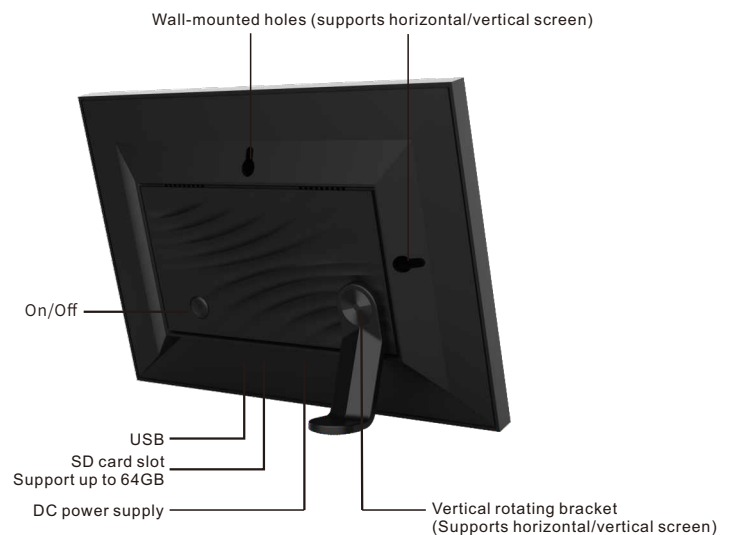

# 10.1 Inch Cloud Photo Frame

Screen ratio  
16:10

Brightness  
300 cd/m<sup>2</sup>

Contrast  
1000:1

Model	PFF1016(Water Transfer)
Screen	10.1 inch multi-touch screen
Display Resolution	1280*800 ips 16:10
CPU	RK 3126C Quad-core Cortex-A7 up to 1.2GHz
System	Android 8.0
Memory	1G+16G
Wifi	802.11b/g/n (2.4Ghz)
I/O interface	SD card slot*1, USB*1, DC*1
Image Format	jpeg, jpg
Video Format	MPEG-1, MPEG-2, MPEG-4, H.263, H.264, VC1, RV etc.
Music Format	Mp3, WMA, AAC etc.
Power Supply	5V/2A
Languages	Support multiple languages
Product Certification	The product has passed FCC, CE, Rohs, Red, Erp certification
Net Weight	505 g
Hair Weight	931 g
Frame Size	261.5*180.3*24.4mm
Packing Size	345 * 225 * 45mm

# 10.1 Inch Cloud Photo Frame

Screen ratio  
16:10

Brightness  
300 cd/m2

Contrast  
1000:1

Model	CPF1011
Screen	10.1 inch multi-touch screen
Display Resolution	1280*800 ips 16:10
CPU	RK 3126C Quad-core Cortex-A7 up to 1.2GHz
System	Android 8.0
Memory	1G+16G
Wifi	802.11b/g/n (2.4Ghz)
I/O interface	SD card slot*1, micro USB*1, DC*1, reset button
Image Format	jpeg, jpg, png
Video Format	MPEG-1, MPEG-2, MPEG-4, H.263, H.264, VC1, RV etc.
Music Format	Mp3, WMA, AAC etc.
Power Supply	5V/2A
Languages	Support multiple languages
Product Certification	The product has passed FCC, CE, Rohs, Red, Erp certification
Net Weight	850 g
Hair Weight	937 g
Frame Size	260 *180* 20.6mm
Packing Size	345 * 225 * 45mm