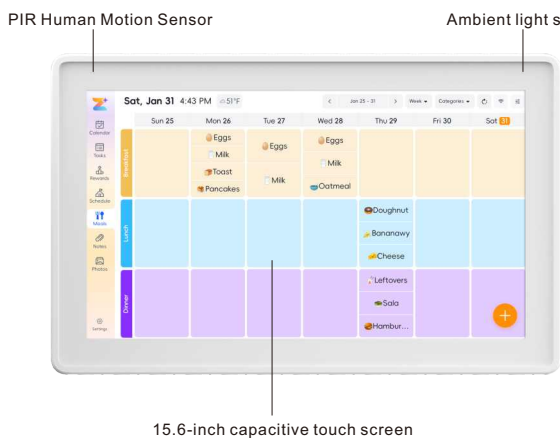

# 10.1-inch Calendar Photo Frame

Schedule Arrangement | Care Planning | Reminder Settings | Photo Sync

Screen ratio  
16:10

Brightness  
300 cd/m2

Contrast  
1000:1

<b>Model</b>	<b>PFF1516</b>
Screen	10.1 inch multi-touch screen
Display Resolution	1280*800 ips 16:10
CPU	The Main system CPU is a quad-core ARM Cortex-A53 CPUmlogic T950S
System	Android 11
Memory	1G DDR+16G EMMC
Wifi	2.4G/5G, supports IEEE 802.11 b/g/n
<b>Bluetooth</b>	Supports Bluetooth 2.1/3.0/4.0/4.2
I/O Interface	Type-C ×1 / DC power port ×1 / Micro TF card slot (max 128G)
Speaker	1W *2
Microphone	MIC *2 (optional)
Power Supply	12V/0.8A
Ambient Light Sensing	Light-permeable, non-porous
PIR Motion Sensor	Detection range: Up to 4.5m
Frame Color	Available colors & finishes: White, Space Gray, Blue, Black, Pink, water transfer printed wood grain, solid wood
Net Weight	TBD
Hair Weight	TBD
Frame Size	261.5*180.3*23.9mm
Packing Size	295*224*73mm

# 15.6-inch Calendar Photo Frame

Schedule Arrangement | Care Planning | Reminder Settings | Photo Sync

Screen ratio  
16:9

Brightness  
250 cd/m<sup>2</sup>

Contrast  
1000:1

Model	PFF1516
Screen	15.6 inch multi-touch screen
Display Resolution	1920*1080 ips 16:9
CPU	The Main system CPU is a quad-core ARM Cortex-A53 CPUmlogic T950S
System	Android 11
Memory	1G DDR+16G EMMC
Wifi	2.4G/5G, supports IEEE 802.11 b/g/n
Bluetooth	Supports Bluetooth 2.1/3.0/4.0/4.2
I/O Interface	Type-C ×1 / DC power port ×1 / Micro TF card slot (max 128G)
Speaker	1W *2
Microphone	MIC *2 (optional)
Power Supply	12V/1.5A
Ambient Light Sensing	Semi-transparent glass panel
PIR Motion Sensor	Detection range: Up to 4.5m
Frame Color	Available colors & finishes: White, Space Gray, Blue, Black, Pink, water transfer printed wood grain, solid wood
Net Weight	TBD
Hair Weight	TBD
Frame Size	402.6*251.5*26.8mm
Packing Size	436*286*86 mm