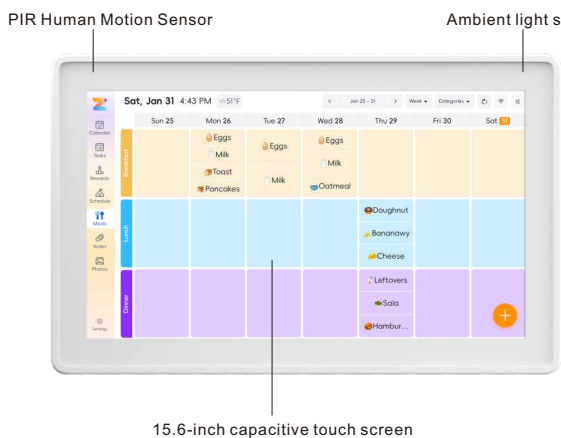

# 10.1-inch Calendar Photo Frame

Schedule Arrangement | Care Planning | Reminder Settings | Photo Sync

Screen ratio  
16:10

Brightness  
300 cd/m2

Contrast  
1000:1

<b>Model</b>	<b>PFF1516</b>
Screen	10.1 inch multi-touch screen
Display Resolution	1280*800 ips 16:10
CPU	The Main system CPU is a quad-core ARM Cortex-A53 CPUmlogic T950S
System	Android 11
Memory	1G DDR+16G EMMC
Wifi	2.4G/5G, supports IEEE 802.11 b/g/n
<b>Bluetooth</b>	Supports Bluetooth 2.1/3.0/4.0/4.2
I/O Interface	Type-C ×1 / DC power port ×1 / Micro TF card slot (max 128G)
Speaker	1W *2
Microphone	MIC *2 (optional)
Power Supply	12V/0.8A
Ambient Light Sensing	Light-permeable, non-porous
PIR Motion Sensor	Detection range: Up to 4.5m
Frame Color	Available colors & finishes: White, Space Gray, Blue, Black, Pink, water transfer printed wood grain, solid wood
Net Weight	TBD
Hair Weight	TBD
Frame Size	261.5*180.3*23.9mm
Packing Size	295*224*73mm

# 15.6-inch Calendar Photo Frame

Schedule Arrangement | Care Planning | Reminder Settings | Photo Sync

Screen ratio  
16:9

Brightness  
250 cd/m<sup>2</sup>

Contrast  
1000:1

Model	PFF1516
Screen	15.6 inch multi-touch screen
Display Resolution	1920*1080 ips 16:9
CPU	The Main system CPU is a quad-core ARM Cortex-A53 CPUmlogic T950S
System	Android 11
Memory	1G DDR+16G EMMC
Wifi	2.4G/5G, supports IEEE 802.11 b/g/n
Bluetooth	Supports Bluetooth 2.1/3.0/4.0/4.2
I/O Interface	Type-C ×1 / DC power port ×1 / Micro TF card slot (max 128G)
Speaker	1W *2
Microphone	MIC *2 (optional)
Power Supply	12V/1.5A
Ambient Light Sensing	Semi-transparent glass panel
PIR Motion Sensor	Detection range: Up to 4.5m
Frame Color	Available colors & finishes: White, Space Gray, Blue, Black, Pink, water transfer printed wood grain, solid wood
Net Weight	TBD
Hair Weight	TBD
Frame Size	402.6*251.5*26.8mm
Packing Size	436*286*86 mm