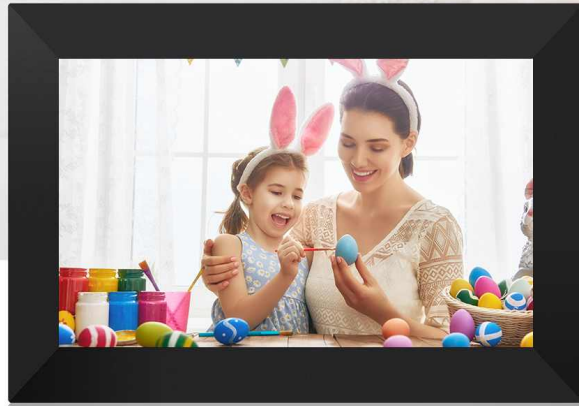

# 10.1 Inch Cloud Photo Frame

Screen ratio  
16:10

Brightness  
300 cd/m2

Contrast  
1000:1

Model	CPF1011
Screen	10.1 inch multi-touch screen
Display Resolution	1280*800 ips 16:10
CPU	RK 3126C Quad-core Cortex-A7 up to 1.2GHz
System	Android 8.0
Memory	1G+16G
Wifi	802.11b/g/n (2.4Ghz)
I/O interface	SD card slot*1, micro USB*1, DC*1, reset button
Image Format	jpeg, jpg, png
Video Format	MPEG-1, MPEG-2, MPEG-4, H.263, H.264, VC1, RV etc.
Music Format	Mp3, WMA, AAC etc.
Power Supply	5V/2A
Languages	Support multiple languages
Product Certification	The product has passed FCC, CE, Rohs, Red, Erp certification
Net Weight	850 g
Hair Weight	937 g
Frame Size	260 *180* 20.6mm
Packing Size	345 * 225 * 45mm