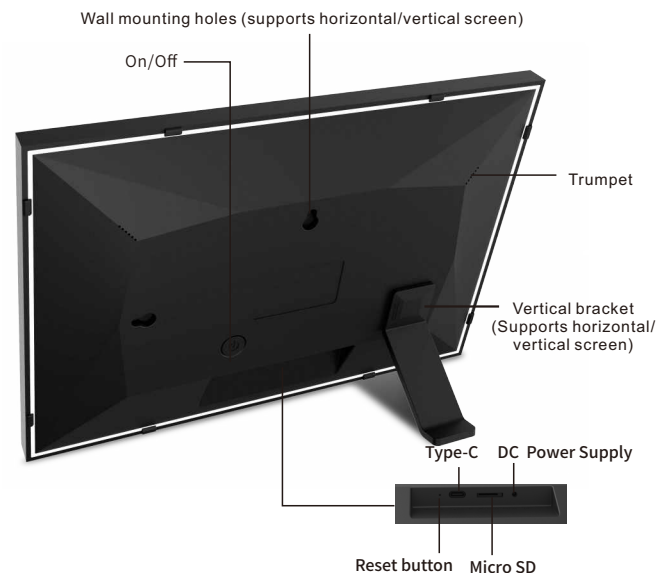

# 10.1 Inch Cloud Photo Frame

Screen ratio  
16:10

Brightness  
300 cd/m2

Contrast  
1000:1

Model	CPF1011
Screen	10.1 inch multi-touch screen
Display Resolution	1280*800 ips 16:10
CPU	RK 3126C Quad-core Cortex-A7 up to 1.2GHz
System	Android 8.0
Memory	1G+16G
Wifi	802.11b/g/n (2.4Ghz)
I/O interface	SD card slot*1, micro USB*1, DC*1, reset button
Image Format	jpeg, jpg, png
Video Format	MPEG-1, MPEG-2, MPEG-4, H.263, H.264, VC1, RV etc.
Music Format	Mp3, WMA, AAC etc.
Power Supply	5V/2A
Languages	Support multiple languages
Product Certification	The product has passed FCC, CE, Rohs, Red, Erp certification
Net Weight	850 g
Hair Weight	937 g
Frame Size	260 *180* 20.6mm
Packing Size	345 * 225 * 45mm

# 1 0.1 Inch Cloud Photo Frame

Screen ratio  
16:10

Brightness  
300 cd/m<sup>2</sup>

Contrast  
1000:1

Model	CPF1011
Screen	10.1 inch multi-touch screen
Display Resolution	1280*800 ips 16:10
CPU	RK 3126C Quad-core Cortex-A7 up to 1.2GHz
System	Android 8.0
Memory	1G+16G
Wifi	802.11b/g/n (2.4Ghz)
I/O interface	SD card slot*1, micro USB*1, DC*1, reset button
Image Format	jpeg, jpg, png
Video Format	MPEG-1, MPEG-2, MPEG-4, H.263, H.264, VC1, RV etc.
Music Format	Mp3, WMA, AAC etc.
Power Supply	5V/2A
Languages	Support multiple languages
Product Certification	The product has passed FCC, CE, Rohs, Red, Erp certification
Net Weight	850 g
Hair Weight	937 g
Frame Size	260 *180* 20.6mm
Packing Size	345 * 225 * 45mm