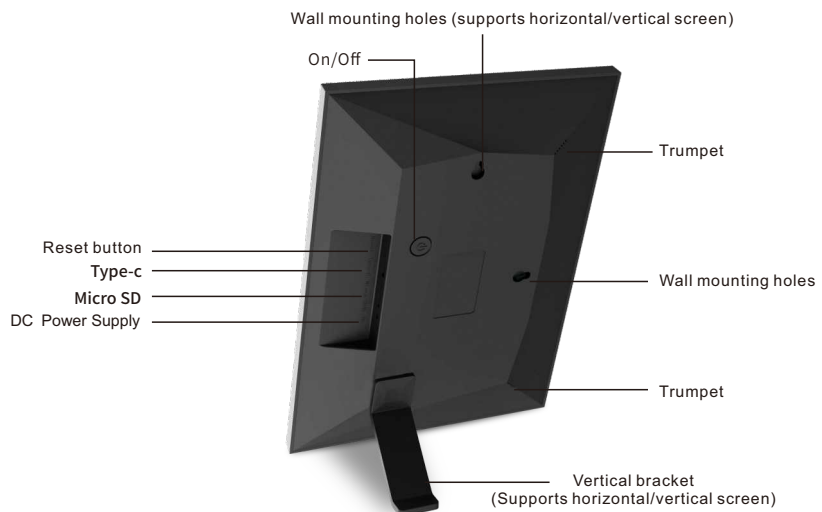

# 10.1 Inch Cloud Photo Frame

Screen ratio  
16:10

Brightness  
300 cd/m<sup>2</sup>

Contrast  
1000:1

Model	PFF1016(Water Transfer)
Screen	10.1 inch multi-touch screen
Display Resolution	1280*800 ips 16:10
CPU	RK 3126C Quad-core Cortex-A7 up to 1.2GHz
System	Android 8.0
Memory	1G+16G
Wifi	802.11b/g/n (2.4Ghz)
I/O interface	SD card slot*1, USB*1, DC*1
Image Format	jpeg, jpg
Video Format	MPEG-1, MPEG-2, MPEG-4, H.263, H.264, VC1, RV etc.
Music Format	Mp3, WMA, AAC etc.
Power Supply	5V/2A
Languages	Support multiple languages
Product Certification	The product has passed FCC, CE, Rohs, Red, Erp certification
Net Weight	505 g
Hair Weight	931 g
Frame Size	261.5*180.3*24.4mm
Packing Size	345 * 225 * 45mm

# 10.1 Inch Cloud Photo Frame

Screen ratio  
16:10

Brightness  
300 cd/m2

Contrast  
1000:1

Model	CPF1011
Screen	10.1 inch multi-touch screen
Display Resolution	1280*800 ips 16:10
CPU	RK 3126C Quad-core Cortex-A7 up to 1.2GHz
System	Android 8.0
Memory	1G+16G
Wifi	802.11b/g/n (2.4Ghz)
I/O interface	SD card slot*1, micro USB*1, DC*1, reset button
Image Format	jpeg, jpg, png
Video Format	MPEG-1, MPEG-2, MPEG-4, H.263, H.264, VC1, RV etc.
Music Format	Mp3, WMA, AAC etc.
Power Supply	5V/2A
Languages	Support multiple languages
Product Certification	The product has passed FCC, CE, Rohs, Red, Erp certification
Net Weight	850 g
Hair Weight	937 g
Frame Size	260 *180* 20.6mm
Packing Size	345 * 225 * 45mm