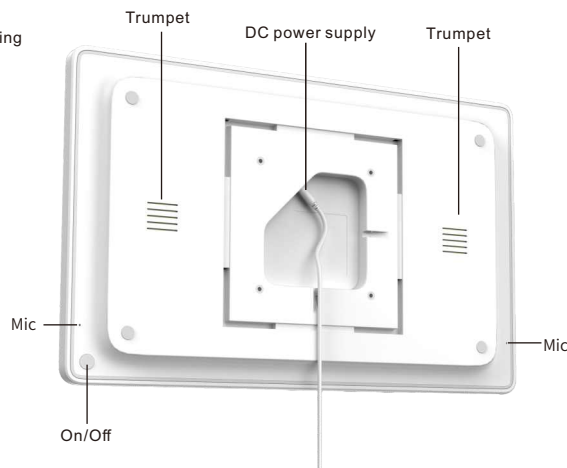

# 15.6-inch Calendar Photo Frame

Schedule Arrangement | Care Planning | Reminder Settings | Photo Sync

Screen ratio  
16:9

Brightness  
250 cd/m<sup>2</sup>

Contrast  
1000:1

Model	PFF1516
Screen	15.6 inch multi-touch screen
Display Resolution	1920*1080 ips 16:9
CPU	The Main system CPU is a quad-core ARM Cortex-A53 CPUmlogic T950S
System	Android 11
Memory	1G DDR+16G EMMC
Wifi	2.4G/5G, supports IEEE 802.11 b/g/n
Bluetooth	Supports Bluetooth 2.1/3.0/4.0/4.2
I/O Interface	Type-C ×1 / DC power port ×1 / Micro TF card slot (max 128G)
Speaker	1W *2
Microphone	MIC *2 (optional)
Power Supply	12V/1.5A
Ambient Light Sensing	Semi-transparent glass panel
PIR Motion Sensor	Detection range: Up to 4.5m
Frame Color	Available colors & finishes: White, Space Gray, Blue, Black, Pink, water transfer printed wood grain, solid wood
Net Weight	TBD
Hair Weight	TBD
Frame Size	402.6*251.5*26.8mm
Packing Size	436*286*86 mm