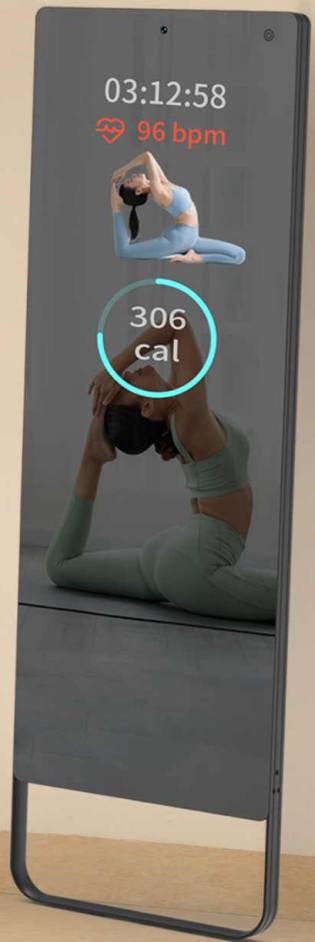

Customized Fitness Course

Motion Capture

Intelligent Error Correction

Infotainment

Project	Parameter
CPU	Rk3576
System	Android 14
Memory	8G DDR+64G EMMC
Power Supply	AC 100-240V
Screen	32" IPS full viewing angle, resolution: 1920*1080
Touch	G+G multi-touch (optional)
Brightness	350cd/m ²
Camera	200W binocular wide dynamic range
Human Body Sensing	Infrared human body sensor
Standard Network	Rj45, WIFI, Bluetooth
Speaker	10W*2
Panel Glass	Nano-coated mirror
Host Size	500mm*1504mm*54.6mm
Body Thickness	54.6mm
Weight	TBD
Materials/process	Aluminum alloy middle frame

43-inch smart fitness mirror

Enjoy sports with "Mirror" your smart fitness coach

Customized Fitness Course

Motion Capture

Intelligent Error Correction

Infotainment

Project	Parameter
CPU	Rk3566/RK3568(Optional)
System	Android
Memory	4G DDR+16G EMMC
Power Supply	AC 100-240V
Screen	43" IPS full viewing angle, resolution: 1920*1080
Touch	G+G multi-touch (optional)
Brightness	350cd/m ²
Camera	200W binocular wide dynamic range (optional)
Human Body Sensing	Infrared human body sensor (optional)
Standard Network	Rj45, WIFI, Bluetooth
Speaker	10W*2
Panel Glass	Nano-coated mirror
Host Size	1750*600*mm
Body Thickness	40mm
Weight	32kg
Materials/process	Aluminum alloy middle frame

8-inch Skin Analysis Mirror

精准检测肌肤问题 高效护肤

AI-Powered Accurate Skin Analysis

AR Virtual Makeup Try-On

3-Color Light Source

Cosmetics Management

Project	Parameter
CPU	Rk3566/RK3568(Optional)
System	Android
Memory	2G DDR+8G EMMC
Power Supply	DC 12V 3A
Screen	8" IPS full viewing angle, resolution: 800*1200
Touch	G+G multi-touch
Camera	5MP Monocular Camera
Panel Glass	Nano-coated mirror
Standard Network	WIFI, Bluetooth
Speaker	2W*2
Interface	Type C*1
Fill light	White Fill Light with Adjustable Color Temperature
Host Size	263*403mm
Body Thickness	115mm
Materials/process	Aluminum alloy middle frame