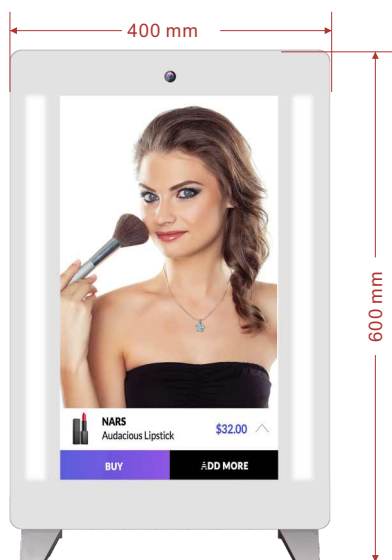

21.5 inch smart mirror

Smart Home Control

Smart Beauty

Smart health management

Infotainment

Project	Parameter
CPU	Rk3566/RK3568(Optional)
System	Android
Memory	2G DDR+8G EMMC
Power Supply	AC 100-240V
Screen	21.5" IPS full viewing angle, resolution: 1920*1080
Touch	Waterproof mirror touch, support multi-touch
Camera	200W binocular wide dynamic range (optional)
Human Body Sensing	Infrared human body sensor (optional)
Panel Glass	Nano-coated mirror
Standard Network	Rj45, WIFI, Bluetooth
Speaker	2W*2
Power Consumption	≤45W
Interface	USB *1 USB(OTG)*1 Audio switch*1
Host Size	800*600mm
Body Thickness	25mm
Materials/process	Sheet metal pendant, aluminum alloy middle frame

21.5 Inch Smart Makeup Mirror

Smart Home Control

Smart health management

Smart Beauty

Infotainment

Project	Parameter
CPU	Rk3566/RK3568(Optional)
System	Android
Memory	2G DDR+8G EMMC
Power Supply	AC 100-240V
Screen	21.5" IPS full viewing angle, resolution: 1920*1080
Touch	Waterproof mirror touch, support multi-touch
Camera	200W binocular wide dynamic range (optional)
Human Body Sensing	Infrared human body sensor (optional)
Panel Glass	Nano-coated mirror
Standard Network	Rj45, WIFI, Bluetooth
Speaker	2W*2
Power Consumption	≤45W
Interface	USB *1
	USB(OTG)*1
	Audio switch*1
Host Size	400*600mm
Body Thickness	44mm
Materials/process	Sheet metal pendant, aluminum alloy middle frame