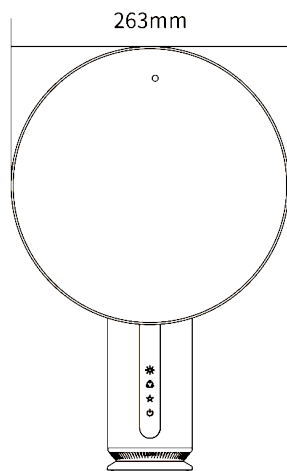

8-inch Skin Analysis Mirror

精准检测肌肤问题 高效护肤

AI-Powered Accurate Skin Analysis

AR Virtual Makeup Try-On

3-Color Light Source

Cosmetics Management

Project	Parameter
CPU	Rk3566/RK3568(Optional)
System	Android
Memory	2G DDR+8G EMMC
Power Supply	DC 12V 3A
Screen	8" IPS full viewing angle, resolution: 800*1200
Touch	G+G multi-touch
Camera	5MP Monocular Camera
Panel Glass	Nano-coated mirror
Standard Network	WIFI, Bluetooth
Speaker	2W*2
Interface	Type C*1
Fill light	White Fill Light with Adjustable Color Temperature
Host Size	263*403mm
Body Thickness	115mm
Materials/process	Aluminum alloy middle frame

13.3 inch smart mirror

Smart Home Control

Smart health management

Smart Beauty

Infotainment

Project	Parameter
CPU	Rk3566/RK3568(Optional)
System	Android
Memory	2G DDR+8G EMMC
Power Supply	DC 12V 3A
Screen	13.3" IPS full viewing angle, resolution: 1920*1080
Touch	Waterproof mirror touch, support multi-touch
Panel Glass	Nano-coated mirror
WIFI	2.4G/5G dual-band 802.11a/b/g/n
Bluetooth	Bluetooth 4.0
Speaker	2W*2
Power switch	Yes Touch
Distance sensing	Sensing distance 20-80cm
Interface	USB *1 USB(OTG)*1 LAN(RJ45)*1
Host Size	500*500mm
Body Thickness	46mm
Materials/process	Sheet metal pendant, aluminum alloy middle frame

15.6 inch smart mirror

Smart Home Control

Smart health management

Smart Beauty

Infotainment

Project	Parameter
CPU	Rk3566
System	Android 11
Memory	8G DDR+32G EMMC
Power Supply	DC 12V 3A
Screen	15.6" IPS full viewing angle, resolution: 1920*1080
Touch	Waterproof mirror touch, support multi-touch
Panel Glass	Nano-coated mirror
WIFI	2.4G/5G dual-band 802.11a/b/g/n
Bluetooth	Bluetooth 4.0
Speaker	3W*2
Power switch	Yes Touch
Distance sensing	Sensing distance 20-80cm
Interface	DC Power Supply*1 LAN(RJ45)*1 USB *2 Type-C*1 3.5mm Headphone Jack*1 TF Card Slot
Host Size	D600*24MM
Body Thickness	24mm
Materials/process	Sheet metal pendant, aluminum alloy middle frame