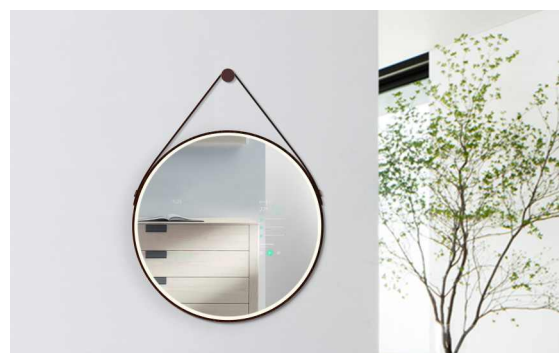

Bozz

深圳博时特科技有限公司
Bozz Technology (ShenZhen) Co., Ltd

Smart "magic Mirror" Series

When in sleep mode, it is an ordinary mirror,
but when awakened, it becomes a smart home butler.

One mirror, Two lives

32-inch smart fitness mirror

Customized Fitness Course

Motion Capture

Intelligent Error Correction

Infotainment

Project	Parameter
CPU	Rk3576
System	Android 14
Memory	8G DDR+64G EMMC
Power Supply	AC 100-240V
Screen	32" IPS full viewing angle, resolution: 1920*1080
Touch	G+G multi-touch (optional)
Brightness	350cd/m ²
Camera	200W binocular wide dynamic range
Human Body Sensing	Infrared human body sensor
Standard Network	Rj45, WIFI, Bluetooth
Speaker	10W*2
Panel Glass	Nano-coated mirror
Host Size	500mm*1504mm*54.6mm
Body Thickness	54.6mm
Weight	TBD
Materials/process	Aluminum alloy middle frame

8-inch Skin Analysis Mirror

精准检测肌肤问题 高效护肤

AI-Powered Accurate Skin Analysis

AR Virtual Makeup Try-On

3-Color Light Source

Cosmetics Management

Project	Parameter
CPU	Rk3566/RK3568(Optional)
System	Android
Memory	2G DDR+8G EMMC
Power Supply	DC 12V 3A
Screen	8" IPS full viewing angle, resolution: 800*1200
Touch	G+G multi-touch
Camera	5MP Monocular Camera
Panel Glass	Nano-coated mirror
Standard Network	WIFI, Bluetooth
Speaker	2W*2
Interface	Type C*1
Fill light	White Fill Light with Adjustable Color Temperature
Host Size	263*403mm
Body Thickness	115mm
Materials/process	Aluminum alloy middle frame