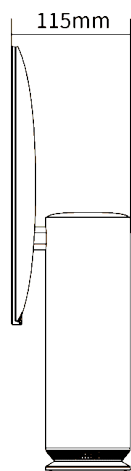

43-inch smart fitness mirror

Enjoy sports with "Mirror" your smart fitness coach

Customized Fitness Course

Motion Capture

Intelligent Error Correction

Infotainment

Project	Parameter
CPU	Rk3566/RK3568(Optional)
System	Android
Memory	4G DDR+16G EMMC
Power Supply	AC 100-240V
Screen	43" IPS full viewing angle, resolution: 1920*1080
Touch	G+G multi-touch (optional)
Brightness	350cd/m ²
Camera	200W binocular wide dynamic range (optional)
Human Body Sensing	Infrared human body sensor (optional)
Standard Network	Rj45, WIFI, Bluetooth
Speaker	10W*2
Panel Glass	Nano-coated mirror
Host Size	1750*600*mm
Body Thickness	40mm
Weight	32kg
Materials/process	Aluminum alloy middle frame

8-inch Skin Analysis Mirror

精准检测肌肤问题 高效护肤

AI-Powered Accurate Skin Analysis

AR Virtual Makeup Try-On

3-Color Light Source

Cosmetics Management

Project	Parameter
CPU	Rk3566/RK3568(Optional)
System	Android
Memory	2G DDR+8G EMMC
Power Supply	DC 12V 3A
Screen	8" IPS full viewing angle, resolution: 800*1200
Touch	G+G multi-touch
Camera	5MP Monocular Camera
Panel Glass	Nano-coated mirror
Standard Network	WIFI, Bluetooth
Speaker	2W*2
Interface	Type C*1
Fill light	White Fill Light with Adjustable Color Temperature
Host Size	263*403mm
Body Thickness	115mm
Materials/process	Aluminum alloy middle frame

13.3 inch smart mirror

Smart Home Control

Smart health management

Smart Beauty

Infotainment

Project	Parameter
CPU	Rk3566/RK3568(Optional)
System	Android
Memory	2G DDR+8G EMMC
Power Supply	DC 12V 3A
Screen	13.3" IPS full viewing angle, resolution: 1920*1080
Touch	Waterproof mirror touch, support multi-touch
Panel Glass	Nano-coated mirror
WIFI	2.4G/5G dual-band 802.11a/b/g/n
Bluetooth	Bluetooth 4.0
Speaker	2W*2
Power switch	Yes Touch
Distance sensing	Sensing distance 20-80cm
Interface	USB *1 USB(OTG)*1 LAN(RJ45)*1
Host Size	500*500mm
Body Thickness	46mm
Materials/process	Sheet metal pendant, aluminum alloy middle frame