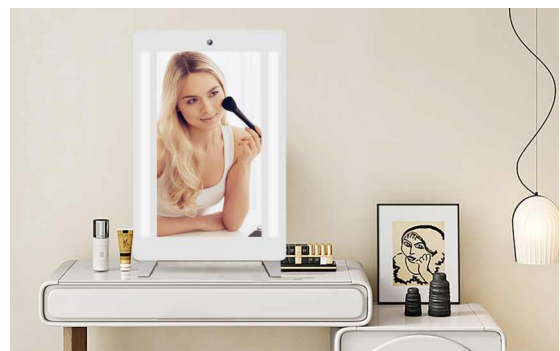

Bozz

深圳博时特科技有限公司
Bozz Technology (ShenZhen) Co., Ltd

Smart "magic Mirror" Series

When in sleep mode, it is an ordinary mirror,
but when awakened, it becomes a smart home butler.

One mirror, Two lives

32-inch smart fitness mirror

8-inch Skin Analysis Mirror

精准检测肌肤问题 高效护肤

AI-Powered Accurate Skin Analysis

AR Virtual Makeup Try-On

3-Color Light Source

Cosmetics Management

Project	Parameter
CPU	Rk3566/RK3568(Optional)
System	Android
Memory	2G DDR+8G EMMC
Power Supply	DC 12V 3A
Screen	8" IPS full viewing angle, resolution: 800*1200
Touch	G+G multi-touch
Camera	5MP Monocular Camera
Panel Glass	Nano-coated mirror
Standard Network	WIFI, Bluetooth
Speaker	2W*2
Interface	Type C*1
Fill light	White Fill Light with Adjustable Color Temperature
Host Size	263*403mm
Body Thickness	115mm
Materials/process	Aluminum alloy middle frame