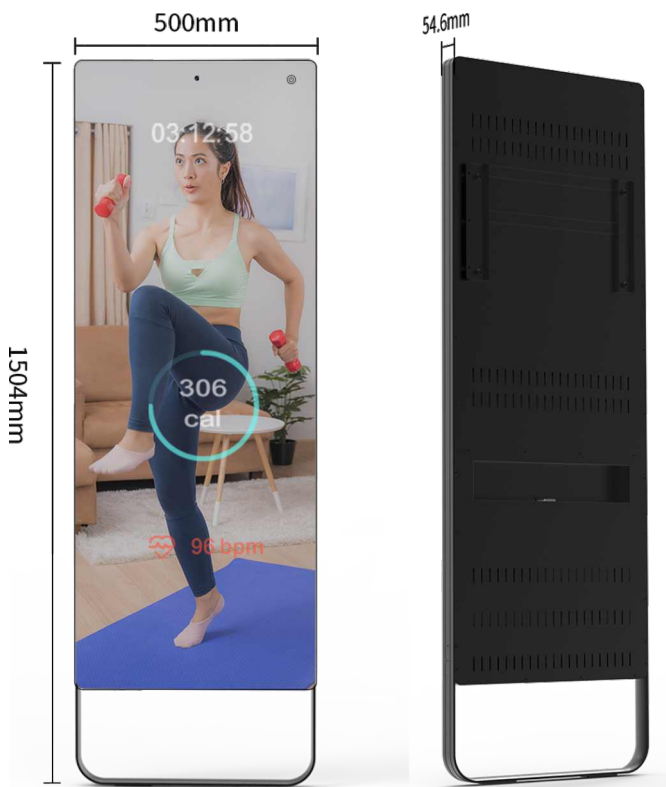

Customized Fitness Course

Motion Capture

Intelligent Error Correction

Infotainment

Project	Parameter
CPU	Rk3576
System	Android 14
Memory	8G DDR+64G EMMC
Power Supply	AC 100-240V
Screen	32" IPS full viewing angle, resolution: 1920*1080
Touch	G+G multi-touch (optional)
Brightness	350cd/m ²
Camera	200W binocular wide dynamic range
Human Body Sensing	Infrared human body sensor
Standard Network	Rj45, WIFI, Bluetooth
Speaker	10W*2
Panel Glass	Nano-coated mirror
Host Size	500mm*1504mm*54.6mm
Body Thickness	54.6mm
Weight	TBD
Materials/process	Aluminum alloy middle frame

43-inch smart fitness mirror

Enjoy sports with "Mirror" your smart fitness coach

Customized Fitness Course

Motion Capture

Intelligent Error Correction

Infotainment

Project	Parameter
CPU	Rk3566/RK3568(Optional)
System	Android
Memory	4G DDR+16G EMMC
Power Supply	AC 100-240V
Screen	43" IPS full viewing angle, resolution: 1920*1080
Touch	G+G multi-touch (optional)
Brightness	350cd/m ²
Camera	200W binocular wide dynamic range (optional)
Human Body Sensing	Infrared human body sensor (optional)
Standard Network	Rj45, WIFI, Bluetooth
Speaker	10W*2
Panel Glass	Nano-coated mirror
Host Size	1750*600*mm
Body Thickness	40mm
Weight	32kg
Materials/process	Aluminum alloy middle frame

8-inch Skin Analysis Mirror

精准检测肌肤问题 高效护肤

AI-Powered Accurate Skin Analysis

AR Virtual Makeup Try-On

3-Color Light Source

Cosmetics Management

Project	Parameter
CPU	Rk3566/RK3568(Optional)
System	Android
Memory	2G DDR+8G EMMC
Power Supply	DC 12V 3A
Screen	8" IPS full viewing angle, resolution: 800*1200
Touch	G+G multi-touch
Camera	5MP Monocular Camera
Panel Glass	Nano-coated mirror
Standard Network	WIFI, Bluetooth
Speaker	2W*2
Interface	Type C*1
Fill light	White Fill Light with Adjustable Color Temperature
Host Size	263*403mm
Body Thickness	115mm
Materials/process	Aluminum alloy middle frame