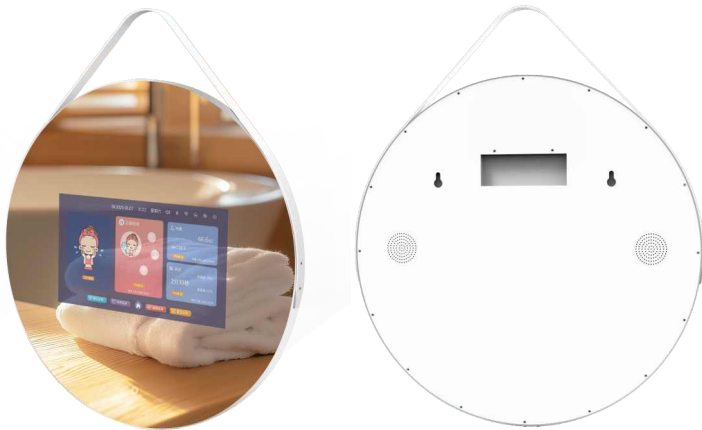

13.3 inch smart mirror

Smart Home Control

Smart health management

Smart Beauty

Infotainment

Project	Parameter
CPU	Rk3566/RK3568(Optional)
System	Android
Memory	2G DDR+8G EMMC
Power Supply	DC 12V 3A
Screen	13.3" IPS full viewing angle, resolution: 1920*1080
Touch	Waterproof mirror touch, support multi-touch
Panel Glass	Nano-coated mirror
WIFI	2.4G/5G dual-band 802.11a/b/g/n
Bluetooth	Bluetooth 4.0
Speaker	2W*2
Power switch	Yes Touch
Distance sensing	Sensing distance 20-80cm
Interface	USB *1 USB(OTG)*1 LAN(RJ45)*1
Host Size	500*500mm
Body Thickness	46mm
Materials/process	Sheet metal pendant, aluminum alloy middle frame

15.6 inch smart mirror

Smart Home Control

Smart health management

Smart Beauty

Infotainment

Project	Parameter
CPU	Rk3566
System	Android 11
Memory	8G DDR+32G EMMC
Power Supply	DC 12V 3A
Screen	15.6" IPS full viewing angle, resolution: 1920*1080
Touch	Waterproof mirror touch, support multi-touch
Panel Glass	Nano-coated mirror
WIFI	2.4G/5G dual-band 802.11a/b/g/n
Bluetooth	Bluetooth 4.0
Speaker	3W*2
Power switch	Yes Touch
Distance sensing	Sensing distance 20-80cm
Interface	DC Power Supply*1 LAN(RJ45)*1 USB *2 Type-C*1 3.5mm Headphone Jack*1 TF Card Slot
Host Size	D600*24MM
Body Thickness	24mm
Materials/process	Sheet metal pendant, aluminum alloy middle frame

21.5 inch smart mirror

Smart Home Control

Smart Beauty

Smart health management

Infotainment

Project	Parameter
CPU	Rk3566/RK3568(Optional)
System	Android
Memory	2G DDR+8G EMMC
Power Supply	AC 100-240V
Screen	21.5" IPS full viewing angle, resolution: 1920*1080
Touch	Waterproof mirror touch, support multi-touch
Camera	200W binocular wide dynamic range (optional)
Human Body Sensing	Infrared human body sensor (optional)
Panel Glass	Nano-coated mirror
Standard Network	Rj45, WIFI, Bluetooth
Speaker	2W*2
Power Consumption	≤45W
Interface	USB *1 USB(OTG)*1 Audio switch*1
Host Size	800*600mm
Body Thickness	25mm
Materials/process	Sheet metal pendant, aluminum alloy middle frame