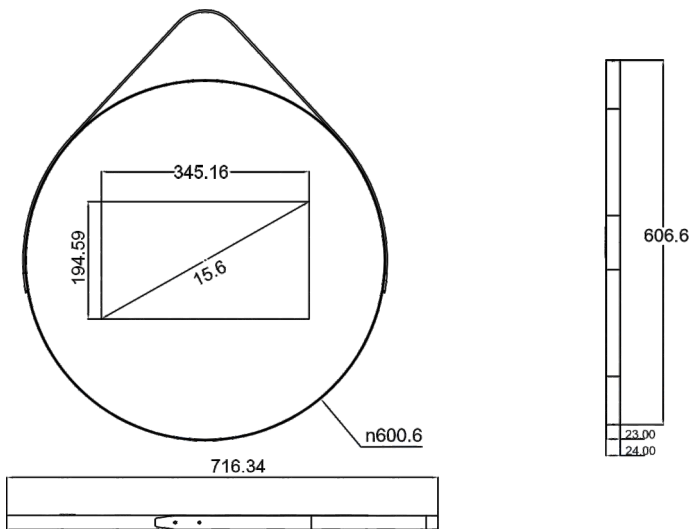

13.3 inch smart mirror

Smart Home Control

Smart health management

Smart Beauty

Infotainment

Project	Parameter
CPU	Rk3566/RK3568(Optional)
System	Android
Memory	2G DDR+8G EMMC
Power Supply	DC 12V 3A
Screen	13.3" IPS full viewing angle, resolution: 1920*1080
Touch	Waterproof mirror touch, support multi-touch
Panel Glass	Nano-coated mirror
WIFI	2.4G/5G dual-band 802.11a/b/g/n
Bluetooth	Bluetooth 4.0
Speaker	2W*2
Power switch	Yes Touch
Distance sensing	Sensing distance 20-80cm
Interface	USB *1 USB(OTG)*1 LAN(RJ45)*1
Host Size	500*500mm
Body Thickness	46mm
Materials/process	Sheet metal pendant, aluminum alloy middle frame

15.6 inch smart mirror

Smart Home Control

Smart health management

Smart Beauty

Infotainment

Project	Parameter
CPU	Rk3566
System	Android 11
Memory	8G DDR+32G EMMC
Power Supply	DC 12V 3A
Screen	15.6" IPS full viewing angle, resolution: 1920*1080
Touch	Waterproof mirror touch, support multi-touch
Panel Glass	Nano-coated mirror
WIFI	2.4G/5G dual-band 802.11a/b/g/n
Bluetooth	Bluetooth 4.0
Speaker	3W*2
Power switch	Yes Touch
Distance sensing	Sensing distance 20-80cm
Interface	DC Power Supply*1 LAN(RJ45)*1 USB *2 Type-C*1 3.5mm Headphone Jack*1 TF Card Slot
Host Size	D600*24MM
Body Thickness	24mm
Materials/process	Sheet metal pendant, aluminum alloy middle frame

21.5 inch smart mirror

Smart Home Control

Smart Beauty

Smart health management

Infotainment

Project	Parameter
CPU	Rk3566/RK3568(Optional)
System	Android
Memory	2G DDR+8G EMMC
Power Supply	AC 100-240V
Screen	21.5" IPS full viewing angle, resolution: 1920*1080
Touch	Waterproof mirror touch, support multi-touch
Camera	200W binocular wide dynamic range (optional)
Human Body Sensing	Infrared human body sensor (optional)
Panel Glass	Nano-coated mirror
Standard Network	Rj45, WIFI, Bluetooth
Speaker	2W*2
Power Consumption	≤45W
Interface	USB *1 USB(OTG)*1 Audio switch*1
Host Size	800*600mm
Body Thickness	25mm
Materials/process	Sheet metal pendant, aluminum alloy middle frame