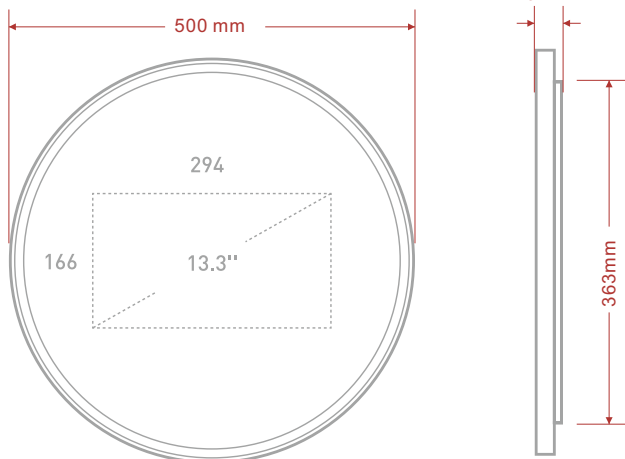

8-inch Skin Analysis Mirror

精准检测肌肤问题 高效护肤

AI-Powered Accurate Skin Analysis

AR Virtual Makeup Try-On

3-Color Light Source

Cosmetics Management

Project	Parameter
CPU	Rk3566/RK3568(Optional)
System	Android
Memory	2G DDR+8G EMMC
Power Supply	DC 12V 3A
Screen	8" IPS full viewing angle, resolution: 800*1200
Touch	G+G multi-touch
Camera	5MP Monocular Camera
Panel Glass	Nano-coated mirror
Standard Network	WIFI, Bluetooth
Speaker	2W*2
Interface	Type C*1
Fill light	White Fill Light with Adjustable Color Temperature
Host Size	263*403mm
Body Thickness	115mm
Materials/process	Aluminum alloy middle frame

13.3 inch smart mirror

Smart Home Control

Smart health management

Smart Beauty

Infotainment

Project	Parameter
CPU	Rk3566/RK3568(Optional)
System	Android
Memory	2G DDR+8G EMMC
Power Supply	DC 12V 3A
Screen	13.3" IPS full viewing angle, resolution: 1920*1080
Touch	Waterproof mirror touch, support multi-touch
Panel Glass	Nano-coated mirror
WIFI	2.4G/5G dual-band 802.11a/b/g/n
Bluetooth	Bluetooth 4.0
Speaker	2W*2
Power switch	Yes Touch
Distance sensing	Sensing distance 20-80cm
Interface	USB *1 USB(OTG)*1 LAN(RJ45)*1
Host Size	500*500mm
Body Thickness	46mm
Materials/process	Sheet metal pendant, aluminum alloy middle frame

15.6 inch smart mirror

Smart Home Control

Smart health management

Smart Beauty

Infotainment

Project	Parameter
CPU	Rk3566
System	Android 11
Memory	8G DDR+32G EMMC
Power Supply	DC 12V 3A
Screen	15.6" IPS full viewing angle, resolution: 1920*1080
Touch	Waterproof mirror touch, support multi-touch
Panel Glass	Nano-coated mirror
WIFI	2.4G/5G dual-band 802.11a/b/g/n
Bluetooth	Bluetooth 4.0
Speaker	3W*2
Power switch	Yes Touch
Distance sensing	Sensing distance 20-80cm
Interface	DC Power Supply*1 LAN(RJ45)*1 USB *2 Type-C*1 3.5mm Headphone Jack*1 TF Card Slot
Host Size	D600*24MM
Body Thickness	24mm
Materials/process	Sheet metal pendant, aluminum alloy middle frame