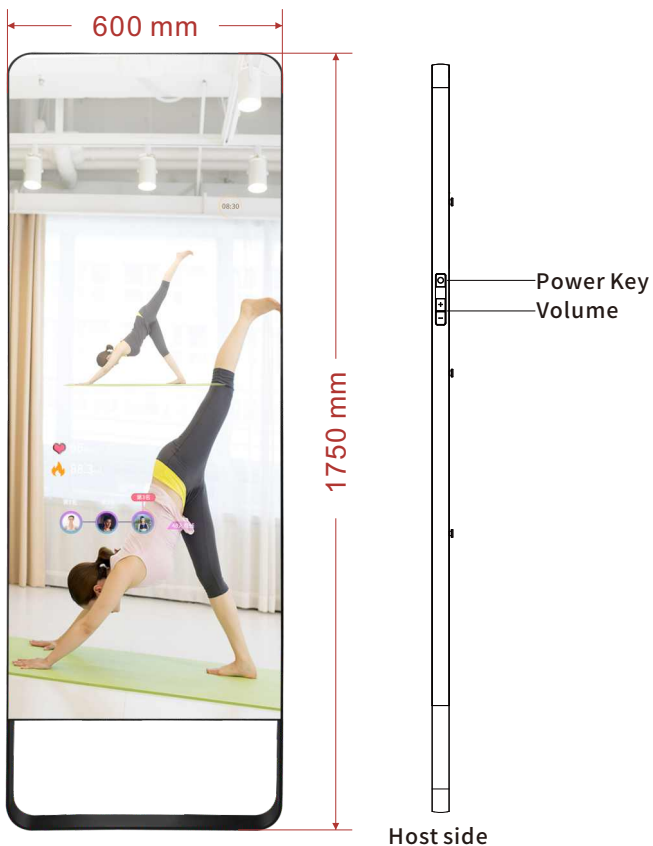

43-inch smart fitness mirror

Enjoy sports with "Mirror" your smart fitness coach

Customized Fitness Course

Motion Capture

Intelligent Error Correction

Infotainment

Project	Parameter
CPU	Rk3566/RK3568(Optional)
System	Android
Memory	4G DDR+16G EMMC
Power Supply	AC 100-240V
Screen	43" IPS full viewing angle, resolution: 1920*1080
Touch	G+G multi-touch (optional)
Brightness	350cd/m ²
Camera	200W binocular wide dynamic range (optional)
Human Body Sensing	Infrared human body sensor (optional)
Standard Network	Rj45, WIFI, Bluetooth
Speaker	10W*2
Panel Glass	Nano-coated mirror
Host Size	1750*600*mm
Body Thickness	40mm
Weight	32kg
Materials/process	Aluminum alloy middle frame

8-inch Skin Analysis Mirror

精准检测肌肤问题 高效护肤

AI-Powered Accurate Skin Analysis

AR Virtual Makeup Try-On

3-Color Light Source

Cosmetics Management

Project	Parameter
CPU	Rk3566/RK3568(Optional)
System	Android
Memory	2G DDR+8G EMMC
Power Supply	DC 12V 3A
Screen	8" IPS full viewing angle, resolution: 800*1200
Touch	G+G multi-touch
Camera	5MP Monocular Camera
Panel Glass	Nano-coated mirror
Standard Network	WIFI, Bluetooth
Speaker	2W*2
Interface	Type C*1
Fill light	White Fill Light with Adjustable Color Temperature
Host Size	263*403mm
Body Thickness	115mm
Materials/process	Aluminum alloy middle frame

13.3 inch smart mirror

Smart Home Control

Smart health management

Smart Beauty

Infotainment

Project	Parameter
CPU	Rk3566/RK3568(Optional)
System	Android
Memory	2G DDR+8G EMMC
Power Supply	DC 12V 3A
Screen	13.3" IPS full viewing angle, resolution: 1920*1080
Touch	Waterproof mirror touch, support multi-touch
Panel Glass	Nano-coated mirror
WIFI	2.4G/5G dual-band 802.11a/b/g/n
Bluetooth	Bluetooth 4.0
Speaker	2W*2
Power switch	Yes Touch
Distance sensing	Sensing distance 20-80cm
Interface	USB *1 USB(OTG)*1 LAN(RJ45)*1
Host Size	500*500mm
Body Thickness	46mm
Materials/process	Sheet metal pendant, aluminum alloy middle frame