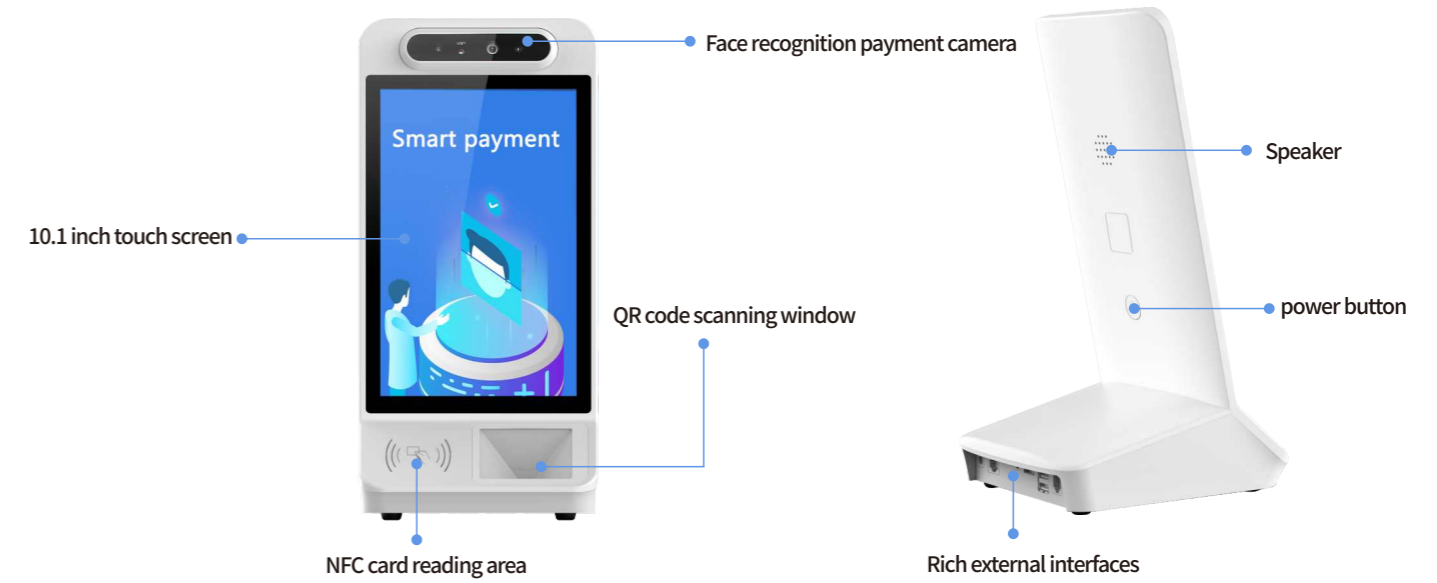

Desktop facial recognition payment system terminal Model:PF1011

Product features

- ★ Based on deep optimization and improved Android operating system, support the installation of Android based apps;
- ★ Can be connected to a mechanical numeric keyboard for easy use;
- ★ Supports face payment and QR code payment;
- ★ Optional NFC module supports card payment.

Chain store

bubble tea shop

Cake Shop

Restaurant

Fruit shop

fast food shop

Product Parameters

Items	Product parameters
C P U	Rk3399 A72*2+ A53*4 CPU frequency 1.8GHz & Mail T860
Operation system	Android 7.1 Bozz OS
Momery	4G DDR+16G EMMC Optional:32G/64G EMMC
Power adapter	12V/2A
Display screen	10.1" resolution:800*1280
touch screen	G+G Capacitive multi-touch
Camera	200W dual-purpose wide dynamic/3D structured light optional
Scan code window	High-speed recognition, supports 1D/2D scanning of paper and screen
card reader	Support IC card swiping (optional)
External keyboard	Digital Mechanical Keyboard
Speaker	2W*1
Standard network	Rj45 , WIFI, Bluetooth
4G network	4G full network access (optional)
External I/O	USB Type-A *2
	RJ45 LAN*1
	DC power port *1
	Micro-USB debug port*1
	3.5mm headphone port*1
	Support Micro TF card slot Maximum 64G
	Dedicated DP interface *1
RJ11*1	

Wall mounted face recognition payment panel Model:PF1012

Product features

- ★ Intelligent upgrade of the self-service vending machine, enabling the face-brushing payment function;
- ★ The operating system improved based on Android supports the installation of App based on Android system;
- ★ Support face recognition payment, optional binocular wide dynamic camera or 3D structured light camera, payment security;
- ★ Optional NFC card swiping module, code scanning module;
- ★ Suitable for self-service vending machine, intelligent thermal insulation cabinet, intelligent storage cabinet and other products.