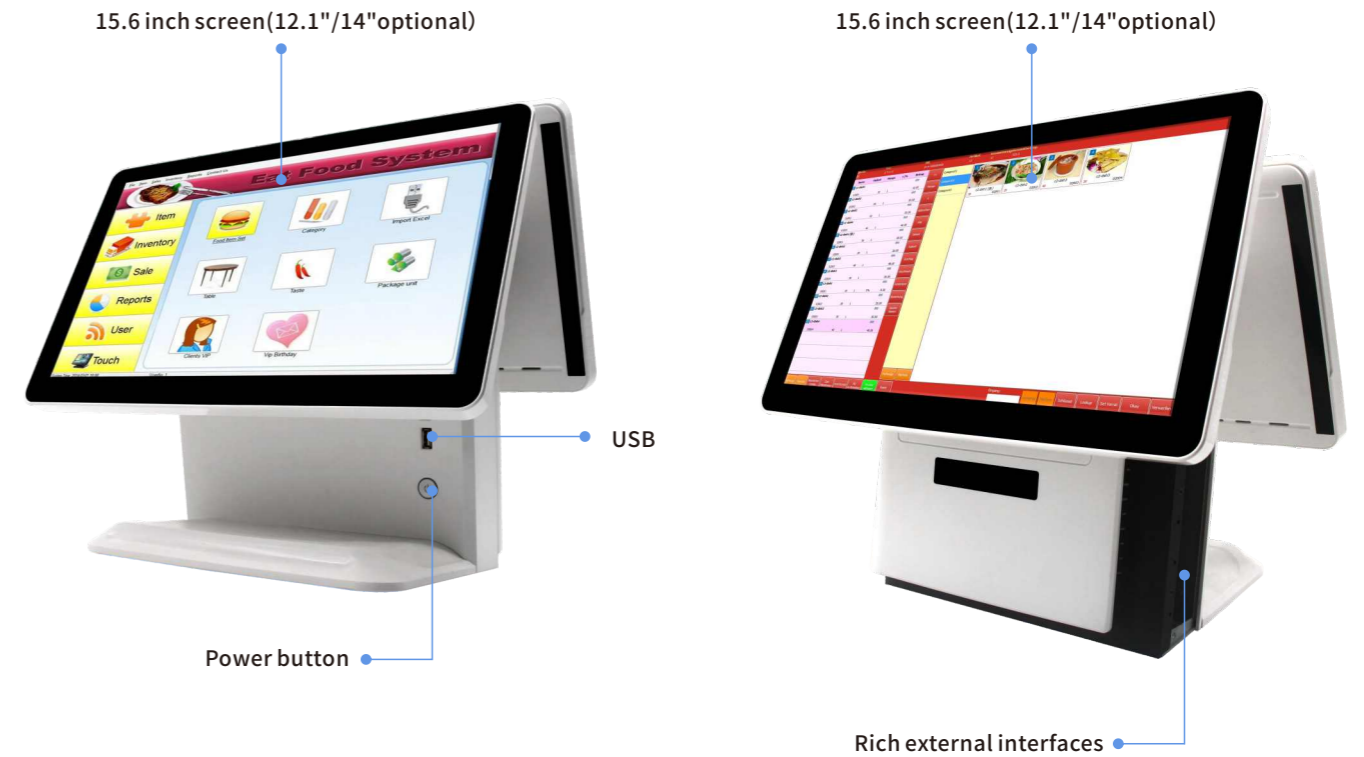

Mall

Chain store

Restaurant

Clothing store

Fruit shop

Pharmacy

Product Parameters

Items	Product parameters
CPU	Rk3399 A72*2+ A53*4 CPU frequency: 1.8GHz & Mail T860
Operation system	Android 7.1 Bozz OS
Momery	4G DDR+16G EMMC Optional: 8G/16G/64G EMMC
Power adapter	12V/3A
Display screen	11.6" (1920*1080)+11.6" (1920*1080)
Touch screen	G+G Capacitive multi-touch
Camera	200W dual-purpose wide dynamic/3D structured light optional
Scan code window	High-speed recognition, supports 1D/2D scanning of paper and screen (optional)
card reader	Built-in NFC card reader, supports IC card swiping (optional)
Speaker	3W*2
standard network	RJ45 , WIFI, Bluetooth
External I/O	USB A *4
	RJ45 LAN*1
	DC power port *1
	SIM card holder (optional 4G module)

Dual-screen face recognition cashier terminal Model:K8

Product features

- ★ 12.1"/14.1"/15.61 screen size in any combination;
- ★ 10-point capacitive touch screen, smooth touch screen, fast response;
- ★ Interactive dual-screen design, dual-screen simultaneous display, dual-screen different display;
- ★ It can be used with a 3D structured light camera to support face payment;
- ★ Rich interfaces, can connect the mainstream cash drawer, code scanning gun, printer, etc. in the market.

Desktop dual-screen cash register weighing scale Model:P25

Product features

- ★ Based on deep optimization and improved Android operating system, support the installation of Android based apps;
- ★ Android smart weighing scale, 15.6"+15.61Large screen, You can set up ads and see what's happening in real time;
- ★ Floating scale body, OS2CX Rs232 Top Standard protocol communication weighing pan;
- ★ Face payment, scan code payment, receipt printing, weighing cash register.