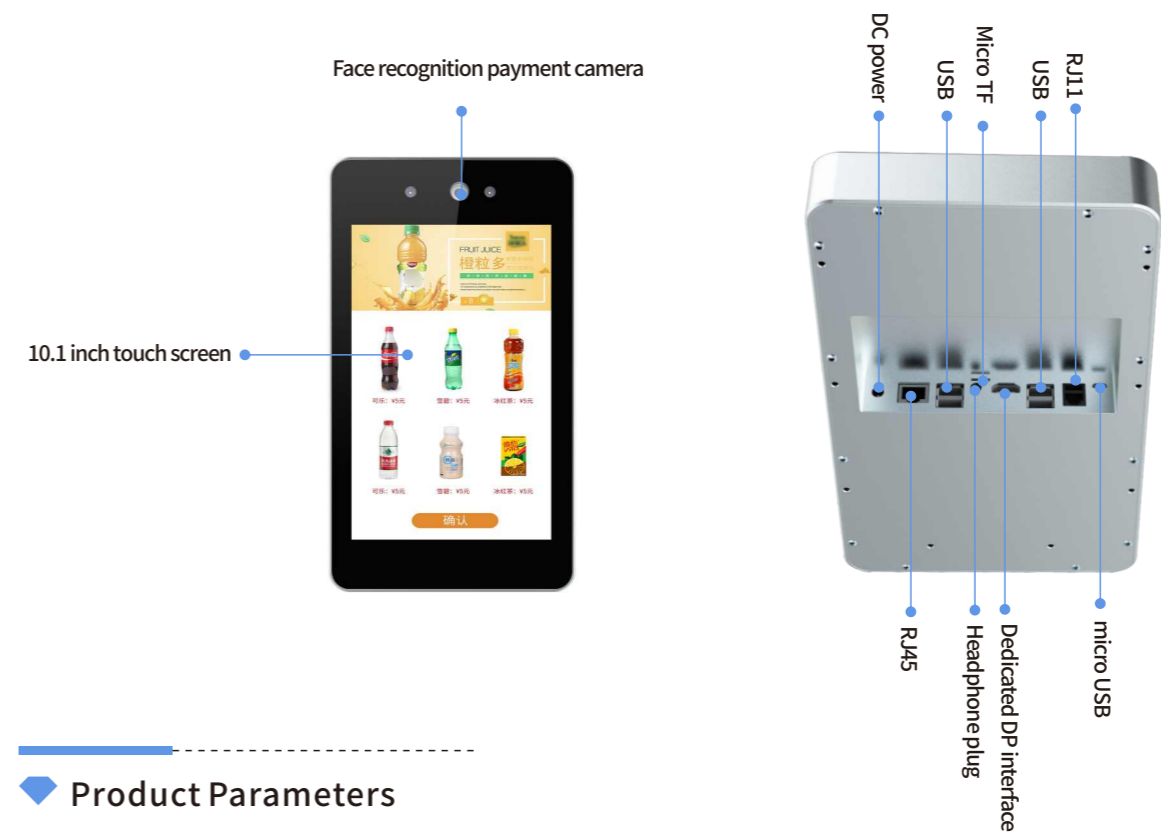

Desktop facial recognition payment system terminal Model:PF1011

Product features

- ★ Based on deep optimization and improved Android operating system, support the installation of Android based apps;
- ★ Can be connected to a mechanical numeric keyboard for easy use;
- ★ Supports face payment and QR code payment;
- ★ Optional NFC module supports card payment.

Chain store

bubble tea shop

Cake Shop

Restaurant

Fruit shop

fast food shop

Product Parameters

Items	Product parameters
C P U	Rk3399 A72*2+ A53*4 CPU frequency 1.8GHz & Mail T860
Operation system	Android 7.1 Bozz OS
Momery	4G DDR+16G EMMC Optional:32G/64G EMMC
Power adapter	12V/2A
Display screen	10.1" resolution:800*1280
touch screen	G+G Capacitive multi-touch
Camera	200W dual-purpose wide dynamic/3D structured light optional
Scan code window	High-speed recognition, supports 1D/2D scanning of paper and screen
card reader	Support IC card swiping (optional)
External keyboard	Digital Mechanical Keyboard
Speaker	2W*1
Standard network	Rj45 , WIFI, Bluetooth
4G network	4G full network access (optional)
External I/O	USB Type-A *2
	RJ45 LAN*1
	DC power port *1
	Micro-USB debug port*1
	3.5mm headphone port*1
	Support Micro TF card slot Maximum 64G
	Dedicated DP interface *1
RJ11*1	

Wall mounted face recognition payment panel Model:PF1012

Product features

- ★ Intelligent upgrade of the self-service vending machine, enabling the face-brushing payment function;
- ★ The operating system improved based on Android supports the installation of App based on Android system;
- ★ Support face recognition payment, optional binocular wide dynamic camera or 3D structured light camera, payment security;
- ★ Optional NFC card swiping module, code scanning module;
- ★ Suitable for self-service vending machine, intelligent thermal insulation cabinet, intelligent storage cabinet and other products.