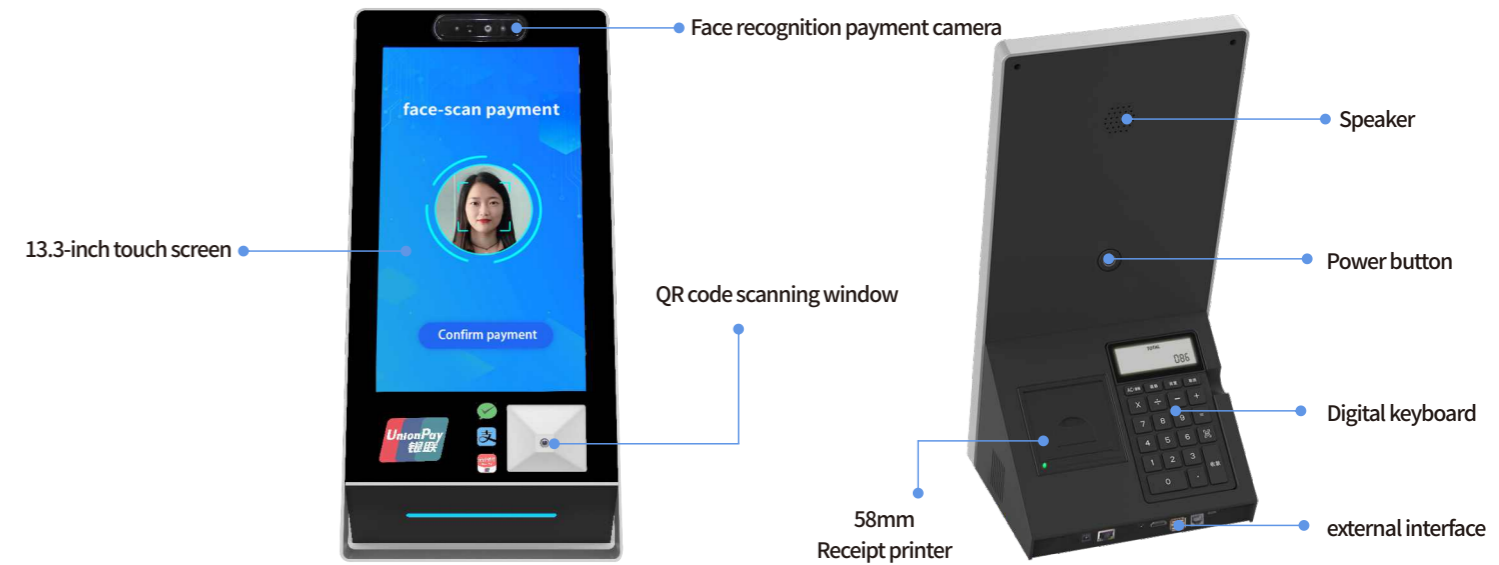

Chain store

bubble tea shop

Cake Shop

Restaurant

Fruit shop

fast food shop

Product Parameters

Items	Product parameters
C P U	Rk3399 A72*2+ A53*4 CPU frequency 1.8GHz & Mail T860
Operation system	Android 7.1 Bozz OS
Momery	4G DDR+16G EMMC Optional:32G/64G EMMC
Power adapter	12V/2A
Display screen	10.1" resolution:800*1280
touch screen	G+G Capacitive multi-touch
Camera	200W dual-purpose wide dynamic/3D structured light optional
Scan code window	High-speed recognition, supports 1D/2D scanning of paper and screen
card reader	Support IC card swiping (optional)
External keyboard	Digital Mechanical Keyboard
Speaker	2W*1
Standard network	Rj45 , WIFI, Bluetooth
4G network	4G full network access (optional)
External I/O	USB Type-A *2
	RJ45 LAN*1
	DC power port *1
	Micro-USB debug port*1
	3.5mm headphone port*1
	Support Micro TF card slot Maximum 64G
	Dedicated DP interface *1
RJ11*1	

Wall mounted face recognition payment panel Model:PF1012

Product features

- ★ Intelligent upgrade of the self-service vending machine, enabling the face-brushing payment function;
- ★ The operating system improved based on Android supports the installation of App based on Android system;
- ★ Support face recognition payment, optional binocular wide dynamic camera or 3D structured light camera, payment security;
- ★ Optional NFC card swiping module, code scanning module;
- ★ Suitable for self-service vending machine, intelligent thermal insulation cabinet, intelligent storage cabinet and other products.

Desktop facial recognition payment terminal Model:PF1331

Product features

- ★ The operating system improved based on Android supports the installation of App based on Android system;
- ★ 13.3" Large screen, You can set up ads and see what's happening in real time;
- ★ The body comes with a digital keyboard, which can be taken out for use, how convenient and how to press;
- ★ Support face scanning payment, scan code payment, receipt printing.