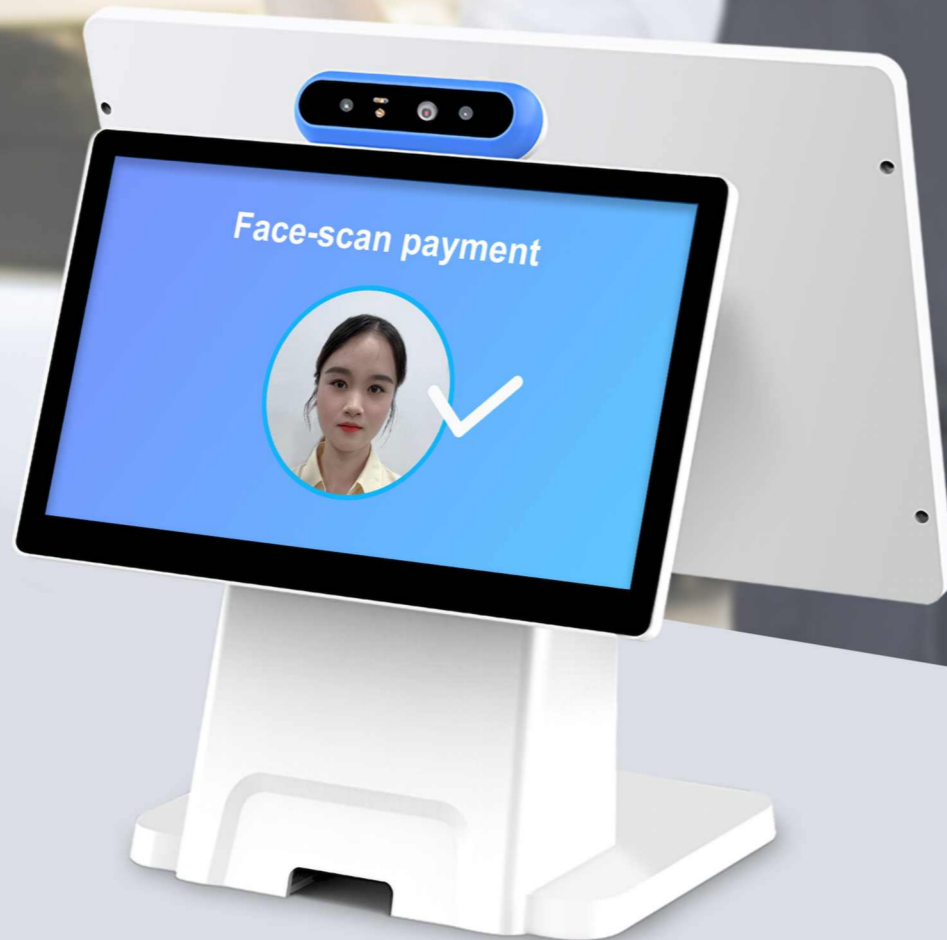

Print The Ticket

Weigh And Settle

Support Customization

Dual-screen face recognition POS terminal Model: P22

Product features

- ★ Flexible shape, simple style, can be adapted to all application scenarios;
- ★ Supports 12.1"/13.3"/15.6" different screen sizes combination;
- ★ Multi-points capacitive touch screen, smooth operation experience;
- ★ Interactive dual-screen design, supports dual-screen multimedia display, dual-screen display different contents; supports 3D structured light camera, support face-scan payment;
- ★ Rich interfaces, can connect the mainstream cash drawer, code scanner, printer etc. in the market.

Dual-screen face recognition cashier terminal MODEL: P21

Product features

- ★ Supports 12.1"/13.3"/15.6" different screen sizes combination;
- ★ Interactive dual-screen design, supports dual-screen multimedia display, dual-screen display different contents;
- ★ supports 3D structured light camera, support face-scan payment;
- ★ Built-in 80mm thermal printer makes bill printing more convenient;
- ★ Rich interfaces, can connect the main cash drawer, code-scanner, printer, etc. in the market

Dual-screen face recognition cashier terminal Model:P8

Product features

- ★ Smooth appearance, exquisite workmanship ;
- ★ 12.1"/13.3"/15.6" between those three different sizes can be matched and customized;
- ★ Multi-point capacitive touch screen, smooth operation experience;
- ★ Interactive dual-screen design, dual-screen simultaneous display, dual-screen different display;
- ★ It can be matched with a 3D structured light camera, support face payment;
- ★ Obtained official WeChat certification BUAP8.