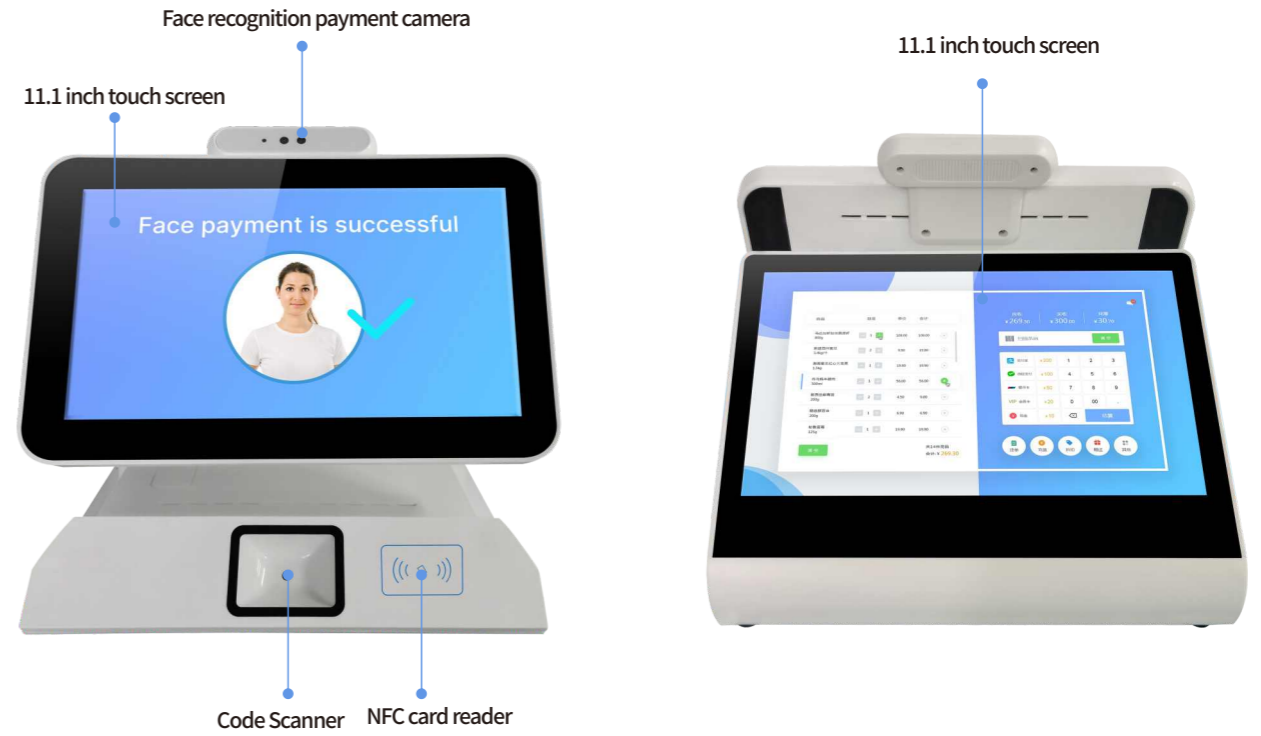

Dual-screen face recognition cashier terminal Model:P9

Product features

- ★ 11.6"+11.6" dual screen, resolution: 1920*1080+1920*1080;
- ★ Support Multi-point capacitive touch screen;
- ★ The guest screen can be rotated and supports multi-degree face recognition;
- ★ Built-in NFC card reader, supports IC card payment;
- ★ Built-in code scanner supports mobile QR code payment;
- ★ Built-in Wide dynamic binocular camera is optional;
- ★ Support public network and local area network deployment methods, 4G communication module optional.

Mall

Chain store

Restaurant

Clothing store

Fruit shop

Pharmacy

Product Parameters

Items	Product parameters
CPU	Rk3399 A72*2+ A53*4 CPU frequency: 1.8GHz & Mail T860
Operation system	Android 7.1 Bozz OS
Momery	4G DDR+16G EMMC Optional: 8G/16G/64G EMMC
Power adapter	12V/3A
Display screen	11.6" (1920*1080)+11.6" (1920*1080)
Touch screen	G+G Capacitive multi-touch
Camera	200W dual-purpose wide dynamic/3D structured light optional
Scan code window	High-speed recognition, supports 1D/2D scanning of paper and screen (optional)
card reader	Built-in NFC card reader, supports IC card swiping (optional)
Speaker	3W*2
standard network	RJ45 , WIFI, Bluetooth
External I/O	USB A *4
	RJ45 LAN*1
	DC power port *1
	SIM card holder (optional 4G module)