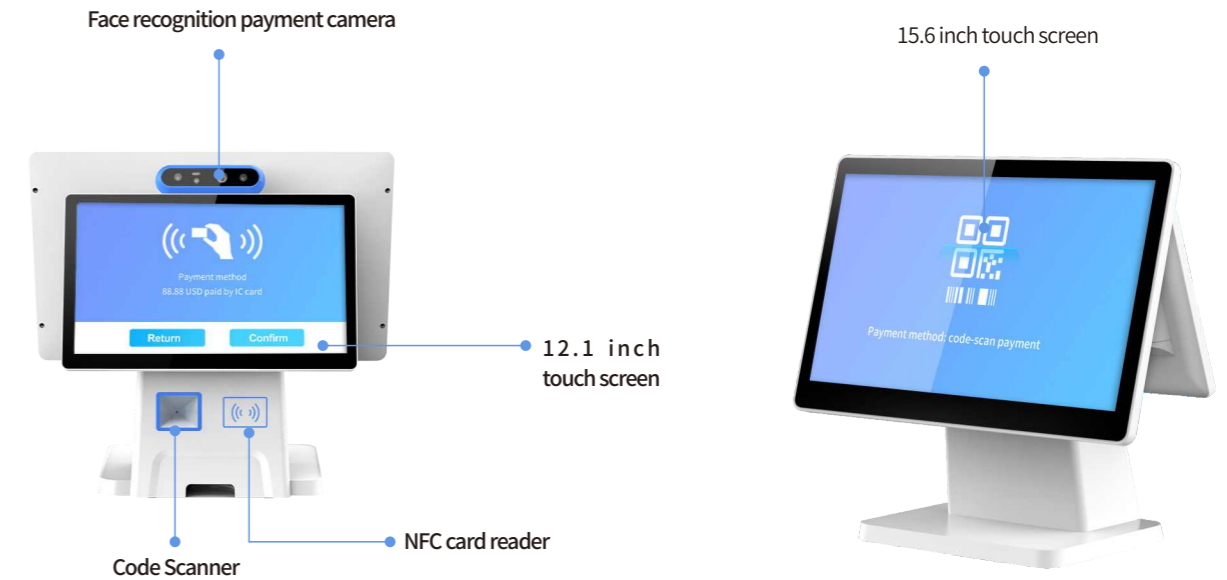

Print The Ticket

Weigh And Settle

Support Customization

Dual-screen face recognition POS terminal Model: P22

Product features

- ★ Flexible shape, simple style, can be adapted to all application scenarios;
- ★ Supports 12.1"/13.3"/15.6" different screen sizes combination;
- ★ Multi-points capacitive touch screen, smooth operation experience;
- ★ Interactive dual-screen design, supports dual-screen multimedia display, dual-screen display different contents; supports 3D structured light camera, support face-scan payment;
- ★ Rich interfaces, can connect the mainstream cash drawer, code scanner, printer etc. in the market.

Dual-screen face recognition cashier terminal MODEL: P21

Product features

- ★ Supports 12.1"/13.3"/15.6" different screen sizes combination;
- ★ Interactive dual-screen design, supports dual-screen multimedia display, dual-screen display different contents;
- ★ supports 3D structured light camera, support face-scan payment;
- ★ Built-in 80mm thermal printer makes bill printing more convenient;
- ★ Rich interfaces, can connect the main cash drawer, code-scanner, printer, etc. in the market

Desktop dual-screen cash register weighing scale Model:P25

Product features

- ★ Based on deep optimization and improved Android operating system, support the installation of Android based apps;
- ★ Android smart weighing scale, 15.6"+15.61Large screen, You can set up ads and see what's happening in real time;
- ★ Floating scale body, OS2CX Rs232 Top Standard protocol communication weighing pan;
- ★ Face payment, scan code payment, receipt printing, weighing cash register.