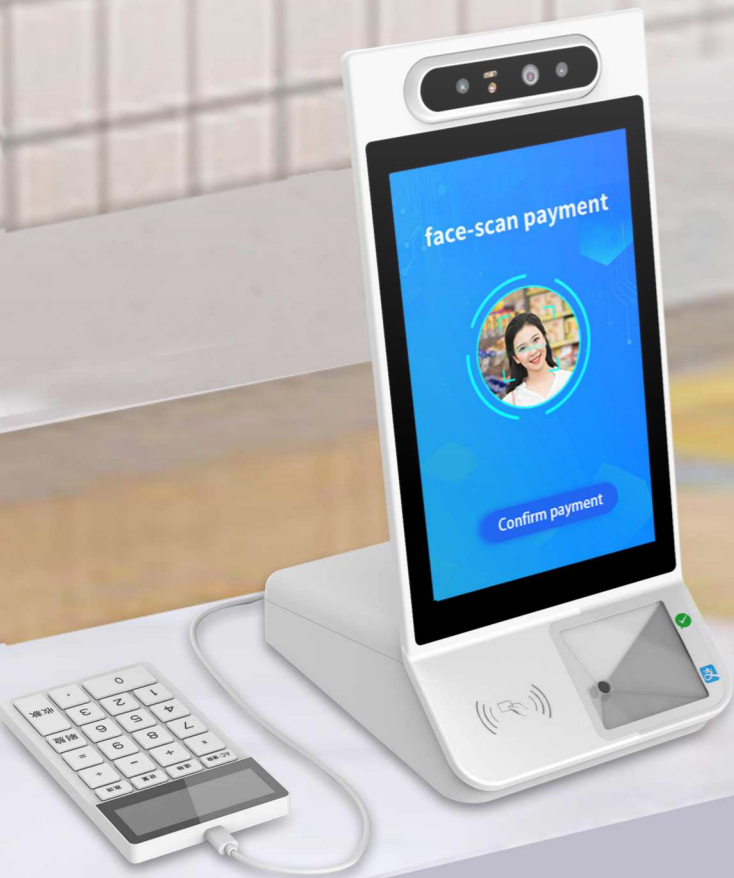

Desktop facial recognition payment system terminal Model:PF1011

Product features

- ★ Based on deep optimization and improved Android operating system, support the installation of Android based apps;
- ★ Can be connected to a mechanical numeric keyboard for easy use;
- ★ Supports face payment and QR code payment;
- ★ Optional NFC module supports card payment.

Chain store

bubble tea shop

Cake Shop

Restaurant

Fruit shop

fast food shop

Product Parameters

Items	Product parameters
C P U	Rk3399 A72*2+ A53*4 CPU frequency 1.8GHz & Mail T860
Operation system	Android 7.1 Bozz OS
Momery	4G DDR+16G EMMC Optional:32G/64G EMMC
Power adapter	12V/2A
Display screen	10.1" resolution:800*1280
touch screen	G+G Capacitive multi-touch
Camera	200W dual-purpose wide dynamic/3D structured light optional
Scan code window	High-speed recognition, supports 1D/2D scanning of paper and screen
card reader	Support IC card swiping (optional)
External keyboard	Digital Mechanical Keyboard
Speaker	2W*1
Standard network	Rj45 , WIFI, Bluetooth
4G network	4G full network access (optional)
External I/O	USB Type-A *2
	RJ45 LAN*1
	DC power port *1
	Micro-USB debug port*1
	3.5mm headphone port*1
	Support Micro TF card slot Maximum 64G
	Dedicated DP interface *1
RJ11*1	

Wall mounted face recognition payment panel Model:PF1012

Product features

- ★ Intelligent upgrade of the self-service vending machine, enabling the face-brushing payment function;
- ★ The operating system improved based on Android supports the installation of App based on Android system;
- ★ Support face recognition payment, optional binocular wide dynamic camera or 3D structured light camera, payment security;
- ★ Optional NFC card swiping module, code scanning module;
- ★ Suitable for self-service vending machine, intelligent thermal insulation cabinet, intelligent storage cabinet and other products.