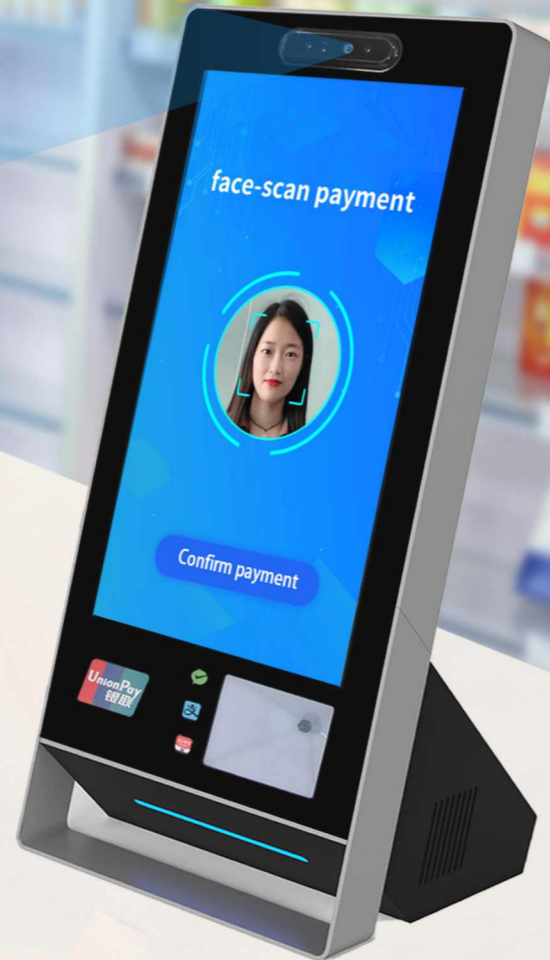

Desktop facial recognition payment system terminal Model:PF1011

Product features

- ★ Based on deep optimization and improved Android operating system, support the installation of Android based apps;
- ★ Can be connected to a mechanical numeric keyboard for easy use;
- ★ Supports face payment and QR code payment;
- ★ Optional NFC module supports card payment.

Wall mounted face recognition payment panel Model:PF1012

Product features

- ★ Intelligent upgrade of the self-service vending machine, enabling the face-brushing payment function;
- ★ The operating system improved based on Android supports the installation of App based on Android system;
- ★ Support face recognition payment, optional binocular wide dynamic camera or 3D structured light camera, payment security;
- ★ Optional NFC card swiping module, code scanning module;
- ★ Suitable for self-service vending machine, intelligent thermal insulation cabinet, intelligent storage cabinet and other products.

Desktop facial recognition payment terminal Model:PF1331

Product features

- ★ The operating system improved based on Android supports the installation of App based on Android system;
- ★ 13.3" Large screen, You can set up ads and see what's happening in real time;
- ★ The body comes with a digital keyboard, which can be taken out for use, how convenient and how to press;
- ★ Support face scanning payment, scan code payment, receipt printing.