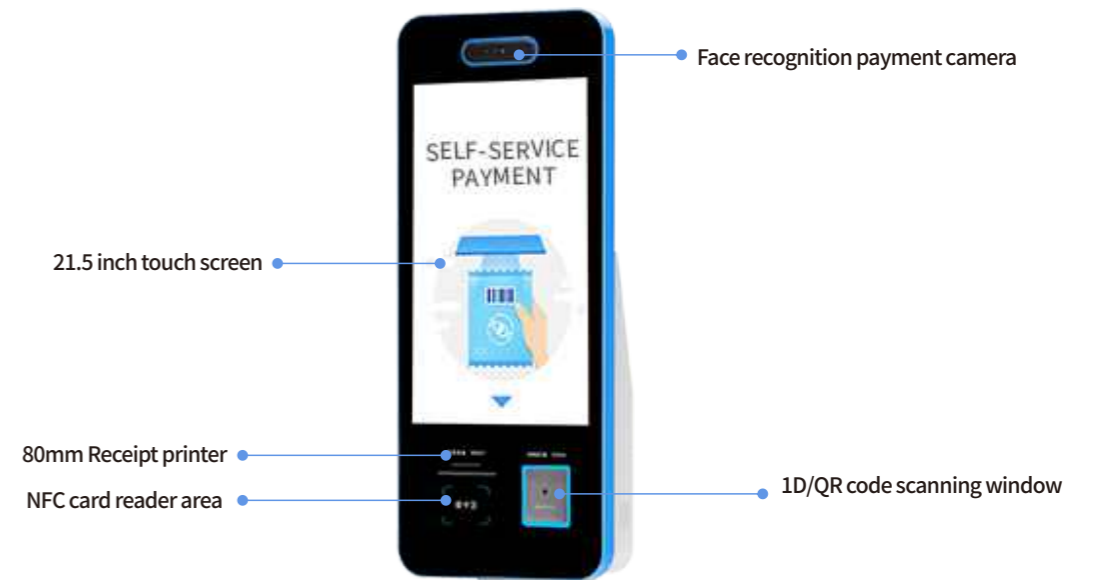

Self-service Settlement Terminal Model:G1

Product features

- ★ Based on deep optimization and improved Android operating system, support the installation of Android based apps;
- ★ Ultra-thin body, embedded structure design;
- ★ Scan the QR code to pay + scan your face to pay, the two payment methods are more convenient;
- ★ 80mm thermal printer, automatic paper cutting without paper jam.

Product Parameters

Items	Product parameters
C P U	Rk3399 A72*2+ A53*4 CPU frequency 1.8GHz & Mail T860
Operation system	Android 7.1 Bozz OS
Momery	4G DDR+16G EMMC Optional:32G/64G EMMC
Power adapter	AC100~220V
Display screen	21.5", resolution:1920*1080
touch screen	G+G Capacitive multi-touch
Camera	200W dual-purpose wide dynamic/3D structured light optional
Scan code window	High-speed recognition, supports 1D/QR scanning of paper and screen
card reader	Support IC card swiping (optional)
printer	High quality 80 thermal printer with automatic cutting
Speaker	5W*2
Standard network	RJ45 , WIFI, Bluetooth
4G network	4G full network access (optional)
External I/O	USB Type-A *4 built in
	RJ45 LAN *1
	Micro-USB Debug port*1 built in
	Three-plug power port *1
	Support Micro TF card slot, Maximum 64G built-in
	Rocker switch *1